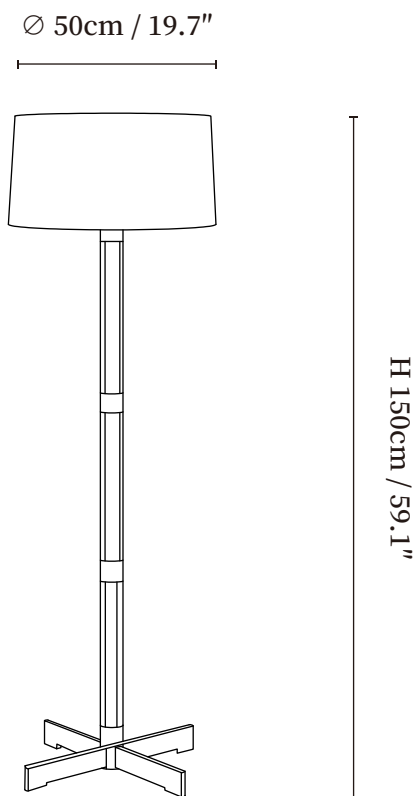

SPECIFICATION SHEET

SPECIFICATION DETAILS

*For custom options, consult factory for details

Fixture Dimensions	Ø 19.7" x H 59.1"
Light source	E26 or E27(bulb not included)
Wattage	MAX 40W incandescent bulb or LED equivalent.
Voltage	AC 110-240V
Dimming	Compatible with dimmable bulbs (bulb not included)
Control method	In line ON / OFF switch.
Finishes	Walnut color, Wood color.
Shade Details	White.
Material	Wood, Fabric.
Cord Length	Supplied with switched plug cord, length ~59" (150cm).
