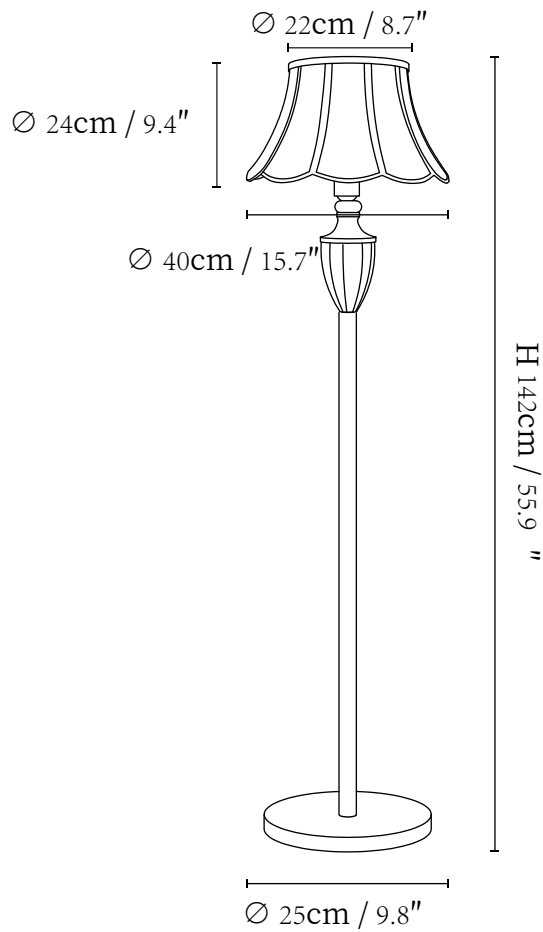

## SPECIFICATION DETAILS

\*For custom options, consult factory for details

Fixture Dimensions	D 15.7" x H 58.3"
Light source	E26 or E27 (bulb not included)
Wattage	MAX 40W incandescent bulb or LED equivalent.
Voltage	AC 110-240V
Dimming	Compatible with dimmable bulbs (bulb not included)
Control method	In line ON / OFF switch.
Finishes	Brass
Shade Details	White
Material	Brass, Glass
Cord Length	Supplied with switched plug cord, length ~59" (150cm).