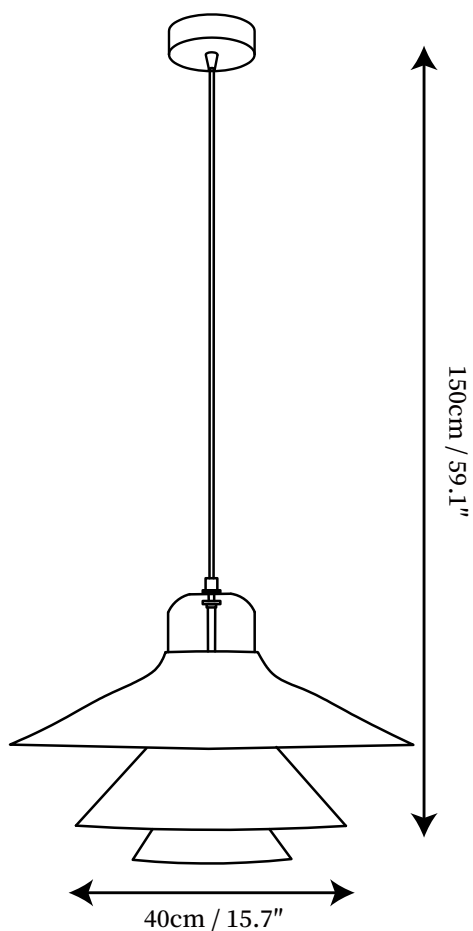

**SPECIFICATION DETAILS**

\*For custom options, consult factory for details

<b>Fixture Dimensions</b>	D 11.8" x H 59.1"
<b>Light source</b>	E26 or E27 (bulb not included)
<b>Wattage</b>	MAX 40W incandescent bulb or LED equivalent.
<b>Voltage</b>	AC 110-240V
<b>Mounting</b>	Hardwired.
<b>Dimming</b>	Compatible with dimmable bulbs (bulb not included)
<b>Control method</b>	Compatible with common wall switches (not included)
<b>Finishes</b>	White, Red, Green
<b>Shade Details</b>	White
<b>Material</b>	Aluminum, Glass
<b>Wire Length</b>	The standard length of the cord is 59" (150 cm), the length is adjustable.

## SPECIFICATION DETAILS

\*For custom options, consult factory for details

<b>Fixture Dimensions</b>	D 15.7" x H 59.1"
<b>Light source</b>	E26 or E27 (bulb not included)
<b>Wattage</b>	MAX 40W incandescent bulb or LED equivalent.
<b>Voltage</b>	AC 110-240V
<b>Mounting</b>	Hardwired.
<b>Dimming</b>	Compatible with dimmable bulbs (bulb not included)
<b>Control method</b>	Compatible with common wall switches(not included)
<b>Finishes</b>	White, Red, Green
<b>Shade Details</b>	White
<b>Material</b>	Aluminum, Glass
<b>Wire Length</b>	The standard length of the cord is 59" (150 cm), the length is adjustable.