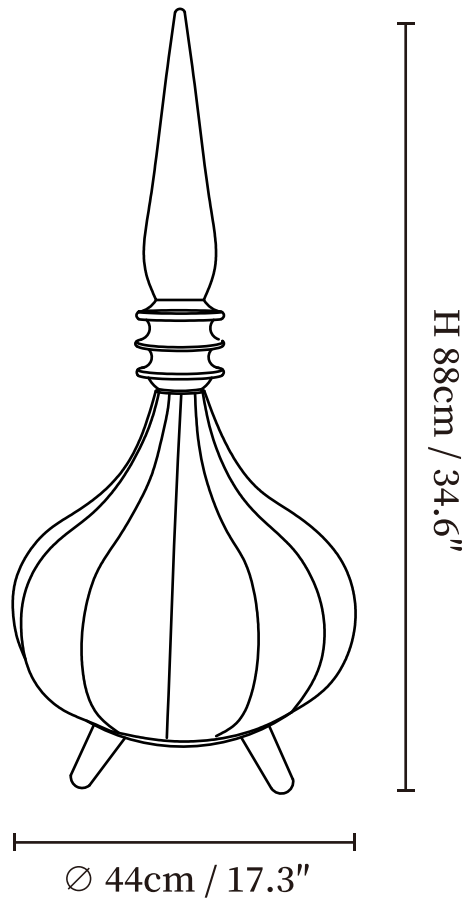

SPECIFICATION SHEET

SPECIFICATION DETAILS

*For custom options, consult factory for details

Fixture Dimensions	Ø 13.3" x H 31.8", Ø 17.3" x H 34.6"
Light source	E26 or E27.
Wattage	Max 40W incandescent bulb or LED equivalent.
Voltage	AC 110-240V
Dimming	Compatible with dimmable bulbs (bulb not included)
Control method	In line ON / OFF switch.
Finishes	Walnut Color.
Shade Details	White.
Material	Wood, Silk, Metal.
Cord Length	Supplied with switched plug cord, length ~59" (150cm).

SPECIFICATION SHEET

SPECIFICATION DETAILS

*For custom options, consult factory for details

Fixture Dimensions	Ø 17.3" x H 47.2"
Light source	E26 or E27.
Wattage	Max 40W incandescent bulb or LED equivalent.
Voltage	AC 110-240V
Dimming	Compatible with dimmable bulbs (bulb not included)
Control method	In line ON / OFF switch.
Finishes	Walnut Color.
Shade Details	White.
Material	Wood, Silk, Metal.
Cord Length	Supplied with switched plug cord, length ~59" (150cm).

SPECIFICATION SHEET

SPECIFICATION DETAILS

*For custom options, consult factory for details

Fixture Dimensions	Ø 17.3" x H 67.7"
Light source	E26 or E27.
Wattage	Max 40W incandescent bulb or LED equivalent.
Voltage	AC 110-240V
Dimming	Compatible with dimmable bulbs (bulb not included)
Control method	In line ON / OFF switch.
Finishes	Walnut Color.
Shade Details	White.
Material	Wood, Silk, Metal.
Cord Length	Supplied with switched plug cord, length ~59" (150cm).
