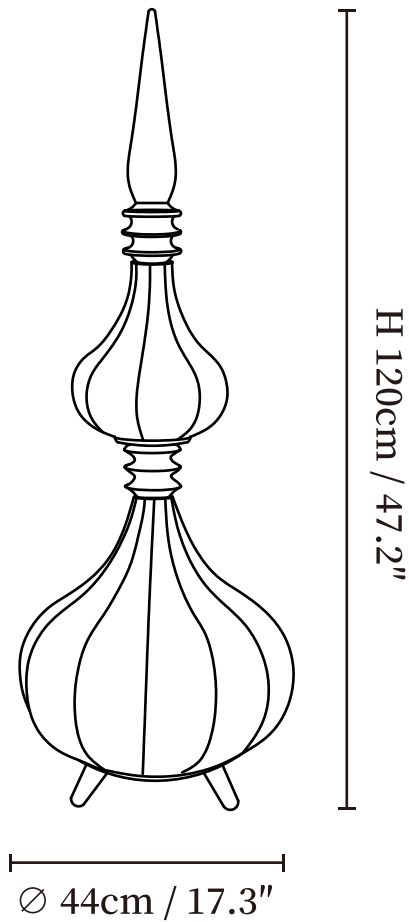

SPECIFICATION SHEET

SPECIFICATION DETAILS

*For custom options, consult factory for details

Fixture Dimensions	Ø 13.3" x H 31.8", Ø 17.3" x H 34.6"
Light source	E26 or E27.
Wattage	Max 40W incandescent bulb or LED equivalent.
Voltage	AC 110-240V
Dimming	Compatible with dimmable bulbs (bulb not included)
Control method	In line ON / OFF switch.
Finishes	Walnut Color.
Shade Details	White.
Material	Wood, Silk, Metal.
Cord Length	Supplied with switched plug cord, length ~59" (150cm).

SPECIFICATION SHEET

SPECIFICATION DETAILS

*For custom options, consult factory for details

Fixture Dimensions	Ø 17.3" x H 47.2"
Light source	E26 or E27.
Wattage	Max 40W incandescent bulb or LED equivalent.
Voltage	AC 110-240V
Dimming	Compatible with dimmable bulbs (bulb not included)
Control method	In line ON / OFF switch.
Finishes	Walnut Color.
Shade Details	White.
Material	Wood, Silk, Metal.
Cord Length	Supplied with switched plug cord, length ~59" (150cm).

SPECIFICATION SHEET

SPECIFICATION DETAILS

*For custom options, consult factory for details

Fixture Dimensions	Ø 17.3" x H 67.7"
Light source	E26 or E27.
Wattage	Max 40W incandescent bulb or LED equivalent.
Voltage	AC 110-240V
Dimming	Compatible with dimmable bulbs (bulb not included)
Control method	In line ON / OFF switch.
Finishes	Walnut Color.
Shade Details	White.
Material	Wood, Silk, Metal.
Cord Length	Supplied with switched plug cord, length ~59" (150cm).
