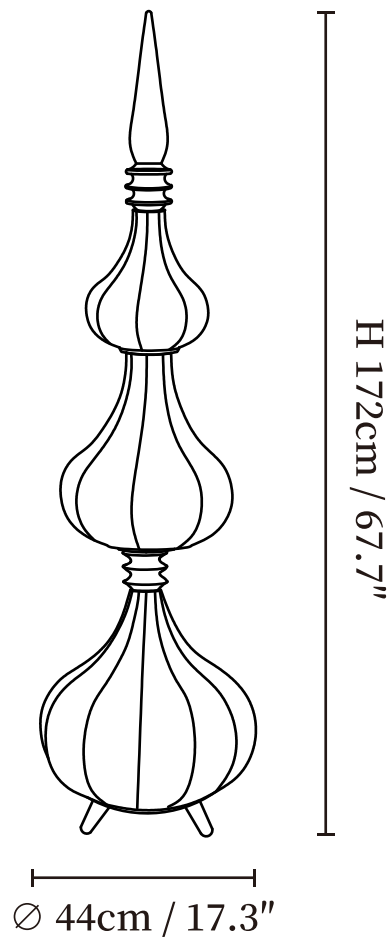

SPECIFICATION SHEET

SPECIFICATION DETAILS

*For custom options, consult factory for details

Fixture Dimensions	Ø 13.3" x H 31.8", Ø 17.3" x H 34.6"
Light source	E26 or E27.
Wattage	Max 40W incandescent bulb or LED equivalent.
Voltage	AC 110-240V
Dimming	Compatible with dimmable bulbs (bulb not included)
Control method	In line ON / OFF switch.
Finishes	Walnut Color.
Shade Details	White.
Material	Wood, Silk, Metal.
Cord Length	Supplied with switched plug cord, length ~59" (150cm).

SPECIFICATION SHEET

SPECIFICATION DETAILS

*For custom options, consult factory for details

Fixture Dimensions	Ø 17.3" x H 47.2"
Light source	E26 or E27.
Wattage	Max 40W incandescent bulb or LED equivalent.
Voltage	AC 110-240V
Dimming	Compatible with dimmable bulbs (bulb not included)
Control method	In line ON / OFF switch.
Finishes	Walnut Color.
Shade Details	White.
Material	Wood, Silk, Metal.
Cord Length	Supplied with switched plug cord, length ~59" (150cm).

SPECIFICATION SHEET

SPECIFICATION DETAILS

*For custom options, consult factory for details

Fixture Dimensions	Ø 17.3" x H 67.7"
Light source	E26 or E27.
Wattage	Max 40W incandescent bulb or LED equivalent.
Voltage	AC 110-240V
Dimming	Compatible with dimmable bulbs (bulb not included)
Control method	In line ON / OFF switch.
Finishes	Walnut Color.
Shade Details	White.
Material	Wood, Silk, Metal.
Cord Length	Supplied with switched plug cord, length ~59" (150cm).
