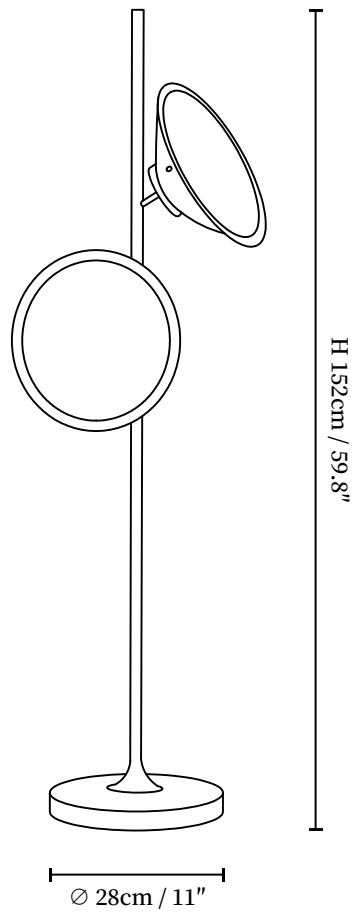

# SPECIFICATION SHEET

---

## SPECIFICATION DETAILS

\*For custom options, consult factory for details

<b>Fixture Dimensions</b>	D 11" x H 59.8"
<b>Light source</b>	Integrated LED
<b>Wattage</b>	~5W
<b>Voltage</b>	AC 110-240V
<b>Dimming</b>	Not supported
<b>CRI(Ra)</b>	90+CRI
<b>LED Rated Life</b>	30000 hours
<b>Control method</b>	In line ON / OFF switch.
<b>Color Temperature</b>	Warm Light (3000K), Neutral Light (4000K), Cool Light (6000K)
<b>Finishes</b>	Black.
<b>Shade Details</b>	White.
<b>Material</b>	Metal, Acrylic.
<b>Cord Length</b>	Supplied with switched plug cord, length ~59.1" (150cm).