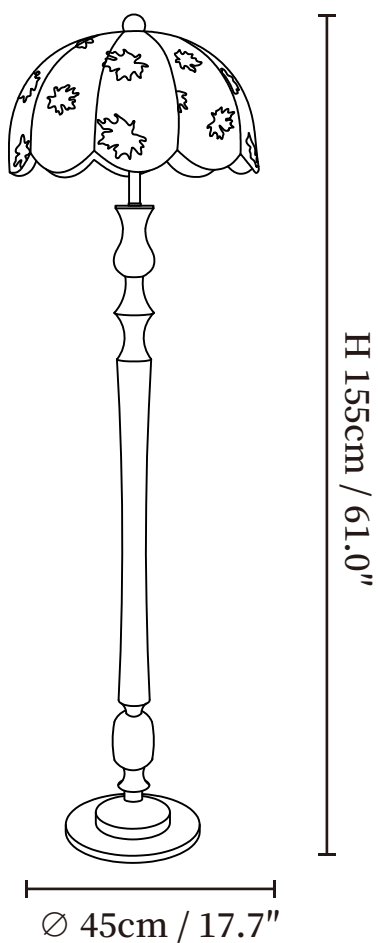

## SPECIFICATION DETAILS

\*For custom options, consult factory for details

<b>Fixture Dimensions</b>	Ø 17.7" x H 61"
<b>Light source</b>	E26 or E27.
<b>Wattage</b>	Max 40W incandescent bulb or LED equivalent.
<b>Voltage</b>	AC 110-240V
<b>Dimming</b>	Compatible with dimmable bulbs (bulb not included)
<b>Control method</b>	In line ON / OFF switch.
<b>Finishes</b>	Walnut Color.
<b>Shade Details</b>	White.
<b>Material</b>	Wood, Fabric, Metal.
<b>Cord Length</b>	Supplied with switched plug cord, length ~59" (150cm).