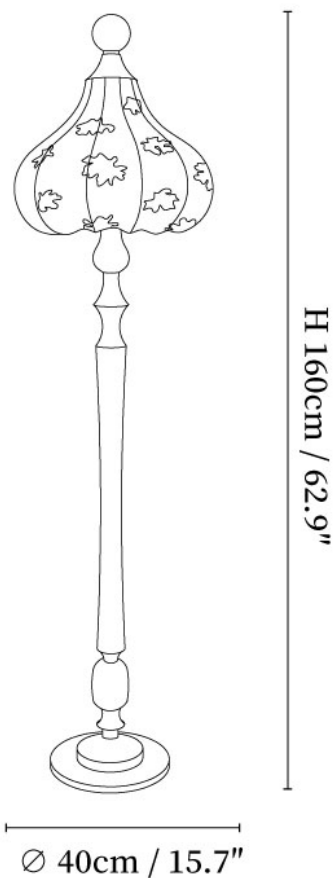

SPECIFICATION SHEET

SPECIFICATION DETAILS

*For custom options, consult factory for details

	Ø 15.7" x H 62.9"
Fixture Dimensions	
Light source	E26 or E27.
Wattage	Max 40W incandescent bulb or LED equivalent.
Voltage	AC 110-240V
Dimming	Compatible with dimmable bulbs (bulb not included)
Control method	In line ON / OFF switch.
Finishes	Walnut Color.
Shade Details	White.
Material	Wood, Fabric, Metal.
Cord Length	Supplied with switched plug cord, length ~59" (150cm).