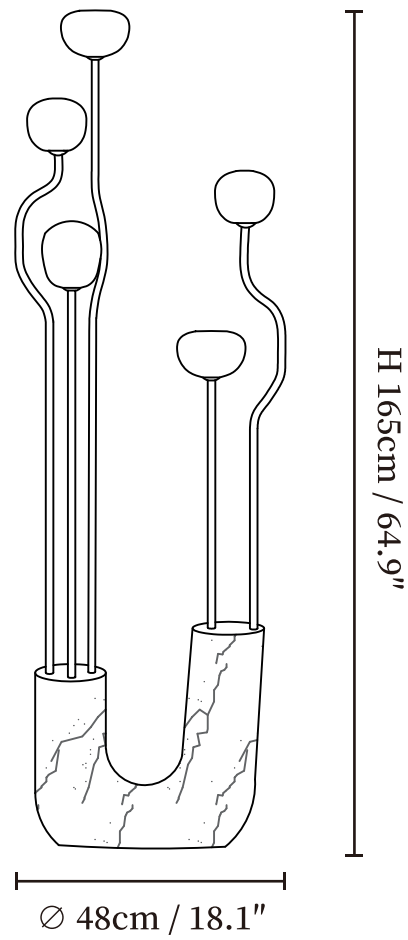

SPECIFICATION SHEET

SPECIFICATION DETAILS

*For custom options, consult factory for details

Fixture Dimensions	$\varnothing 18.1'' \times H 64.9''$
Light source	G9.
Wattage	Max 40W incandescent bulb or LED equivalent.
Voltage	AC 110-240V
Dimming	Compatible with dimmable bulbs (bulb not included)
Control method	In line ON / OFF switch.
Finishes	Black, White.
Shade Details	White.
Material	Metal, Resin, Glass ball.
Cord Length	Supplied with switched plug cord, length ~59" (150cm).
