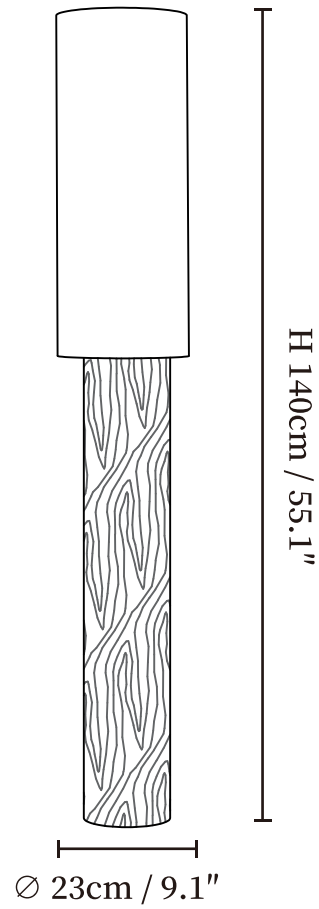

SPECIFICATION SHEET

SPECIFICATION DETAILS

*For custom options, consult factory for details

Fixture Dimensions	$\varnothing 9.1'' \times H 55.1''$
Light source	E26 or E27.
Wattage	Max 40W incandescent bulb or LED equivalent.
Voltage	AC 110-240V
Dimming	Compatible with dimmable bulbs (bulb not included)
Control method	In line ON / OFF switch.
Finishes	Wood Color, Walnut Color, Black.
Shade Details	White.
Material	Wood, Metal, Fabric.
Cord Length	Supplied with switched plug cord, length ~59" (150cm).