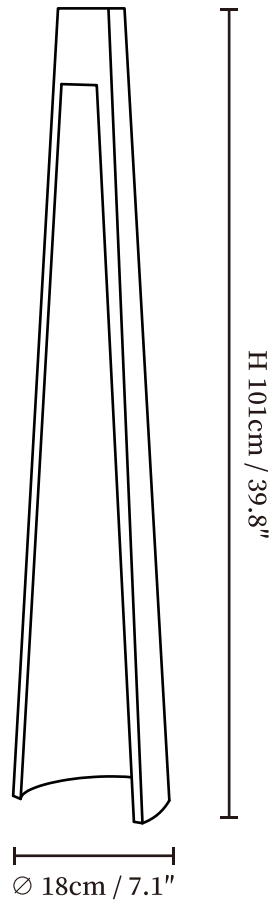

SPECIFICATION SHEET

SPECIFICATION DETAILS

*For custom options, consult factory for details

Fixture Dimensions	Ø 7.1" x H 39.8"
Light source	Integrated LED
Wattage	~ 5W incandescent bulb or LED equivalent.
Voltage	AC 110-240V
Dimming	Compatible with dimmable LED and dimmable bulbs.
Control method	In line ON / OFF switch.
CRI(Ra)	90+CRI
LED Rated Life	30000 hours
Color Temperature	Warm Light (3000K), Neutral Light (4000K), Cool Light (6000K)
Finishes	Black.
Shade Details	Black.
Material	Metal, Marble.
Cord Length	Supplied with switched plug cord, length ~59" (150cm).