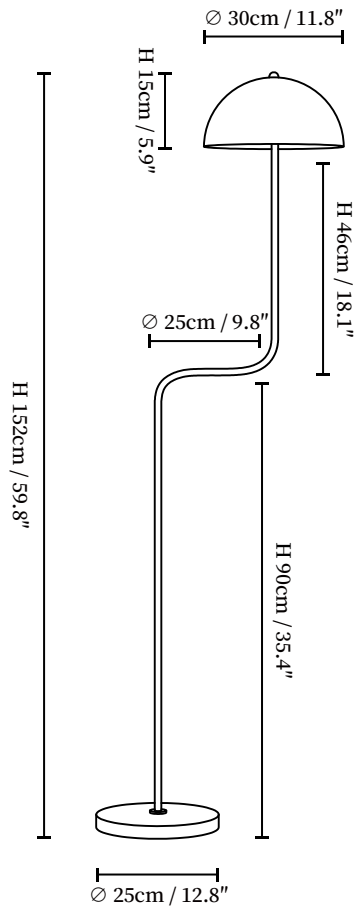

SPECIFICATION SHEET

SPECIFICATION DETAILS

*For custom options, consult factory for details

Fixture Dimensions	D 11.8" x H 59.8"
Light source	E26 or E27 (bulb not included)
Wattage	MAX 40W incandescent bulb or LED equivalent.
Voltage	AC 110-240V
Dimming	Compatible with dimmable bulbs (bulb not included)
Control method	In line ON / OFF switch.
Finishes	White, Pink, Yellow, Green.
Shade Details	White, Pink, Yellow, Green.
Material	Metal, Iron, Glass.
Cord Length	Supplied with switched plug cord, length ~59" (150cm).