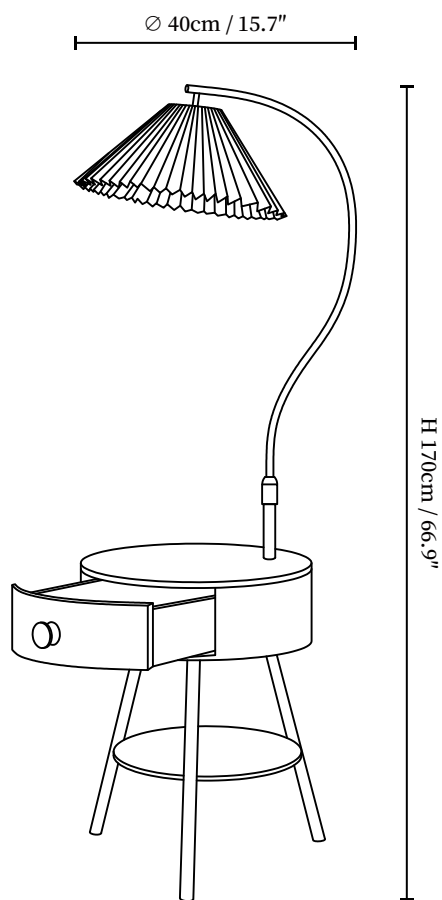

SPECIFICATION SHEET

SPECIFICATION DETAILS

*For custom options, consult factory for details

Fixture Dimensions	D 15.7" x H 66.9"
Light source	E26 or E27 (bulb not included)
Wattage	MAX 40W incandescent bulb or LED equivalent.
Voltage	AC 110-240V
Dimming	Compatible with dimmable bulbs (bulb not included)
Control method	In line ON / OFF switch.
Finishes	Gold, Black.
Shade Details	White, Black.
Material	Wood, Metal, Fabric, Marble.
Cord Length	Supplied with switched plug cord, length ~59.1" (150cm).