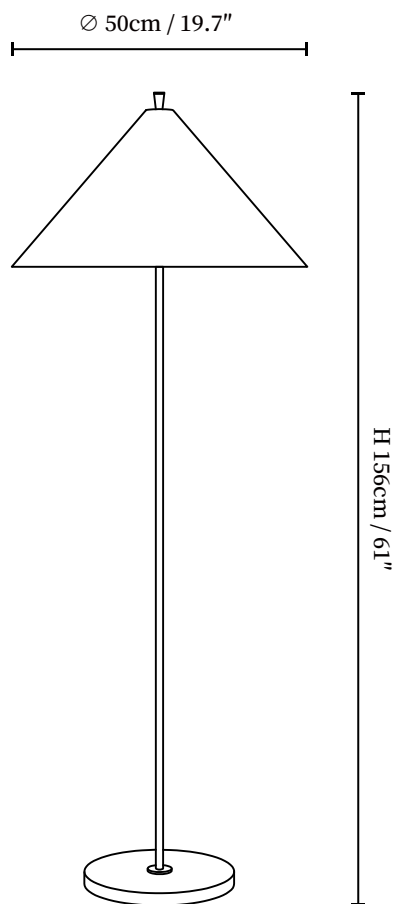

SPECIFICATION SHEET

SPECIFICATION DETAILS

*For custom options, consult factory for details

Fixture Dimensions	D 19.7" x H 61"
Light source	E26 or E27 (bulb not included)
Wattage	MAX 40W incandescent bulb or LED equivalent.
Voltage	AC 110-240V
Dimming	Compatible with dimmable bulbs (bulb not included)
Control method	In line ON / OFF switch.
Finishes	Gold, Black.
Shade Details	White.
Material	Metal, Fabric.
Cord Length	Supplied with switched plug cord, length ~59" (150cm).
