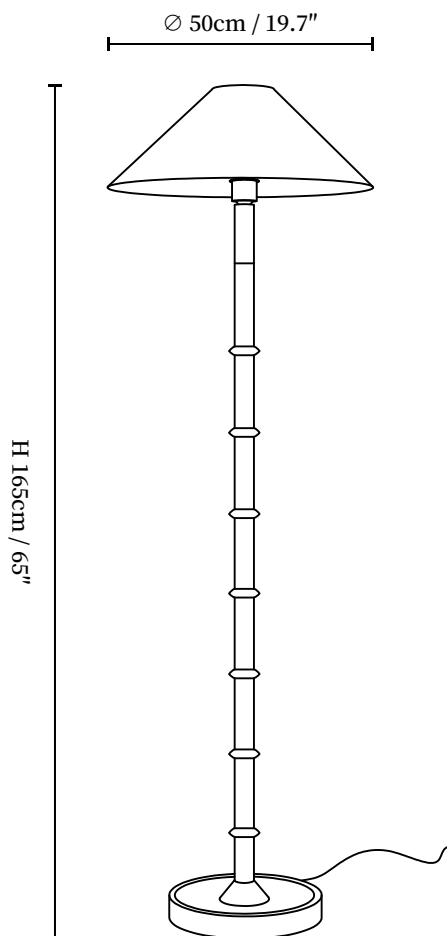

SPECIFICATION SHEET

SPECIFICATION DETAILS

*For custom options, consult factory for details

Fixture Dimensions	D 19.7" x H 65"
Light source	E26 or E27 (bulb not included)
Wattage	MAX 40W incandescent bulb or LED equivalent.
Voltage	AC 110-240V
Dimming	Compatible with dimmable bulbs (bulb not included)
Control method	In line ON / OFF switch.
Finishes	Walnut Color, Black.
Shade Details	White.
Material	Metal, Wood, Fabric.
Cord Length	Supplied with switched plug cord, length ~59.1" (150cm).
