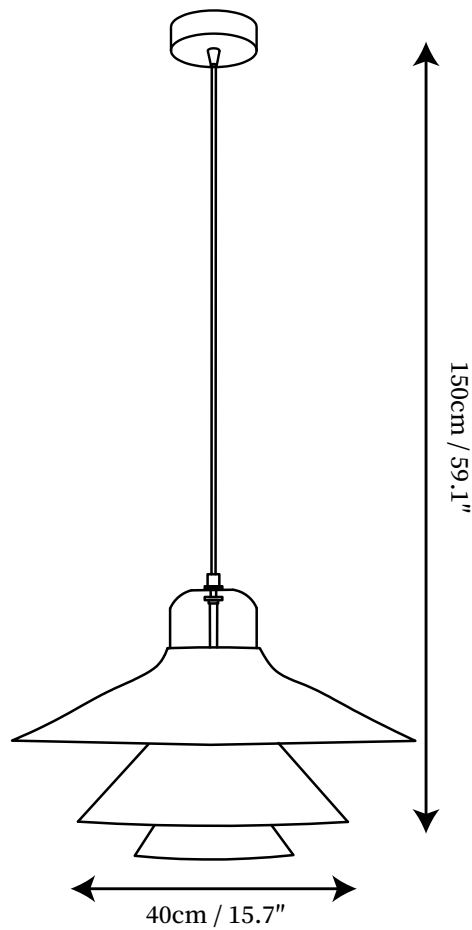

SPECIFICATION SHEET

SPECIFICATION DETAILS

*For custom options, consult factory for details

Fixture Dimensions	D 11.8" x H 59.1"
Light source	E26 or E27 (bulb not included)
Wattage	MAX 40W incandescent bulb or LED equivalent.
Voltage	AC 110-240V
Mounting	Hardwired.
Dimming	Compatible with dimmable bulbs (bulb not included)
Control method	Compatible with common wall switches
Finishes	White, Red, Green
Shade Details	White
Material	Aluminum, Glass
Wire Length	The standard length of the cord is 59" (150 cm), the length is adjustable.

SPECIFICATION SHEET

SPECIFICATION DETAILS

*For custom options, consult factory for details

Fixture Dimensions	D 15.7" x H 59.1"
Light source	E26 or E27 (bulb not included)
Wattage	MAX 40W incandescent bulb or LED equivalent.
Voltage	AC 110-240V
Mounting	Hardwired.
Dimming	Compatible with dimmable bulbs (bulb not included)
Control method	Compatible with common wall switches(not included)
Finishes	White, Red, Green
Shade Details	White
Material	Aluminum, Glass
Wire Length	The standard length of the cord is 59" (150 cm), the length is adjustable.