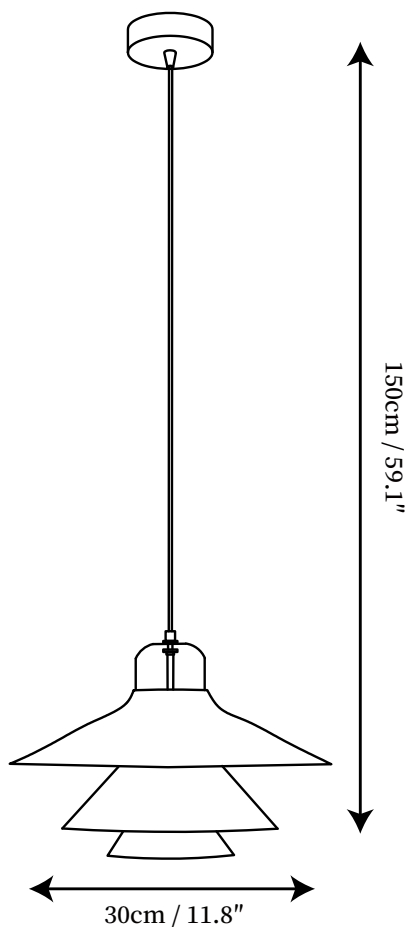

SPECIFICATION SHEET

SPECIFICATION DETAILS

*For custom options, consult factory for details

Fixture Dimensions	D 11.8" x H 59.1"
Light source	E26 or E27 (bulb not included)
Wattage	MAX 40W incandescent bulb or LED equivalent.
Voltage	AC 110-240V
Mounting	Hardwired.
Dimming	Compatible with dimmable bulbs (bulb not included)
Control method	Compatible with common wall switches
Finishes	White, Red, Green
Shade Details	White
Material	Aluminum, Glass
Wire Length	The standard length of the cord is 59" (150 cm), the length is adjustable.

SPECIFICATION SHEET

SPECIFICATION DETAILS

*For custom options, consult factory for details

Fixture Dimensions	D 15.7" x H 59.1"
Light source	E26 or E27 (bulb not included)
Wattage	MAX 40W incandescent bulb or LED equivalent.
Voltage	AC 110-240V
Mounting	Hardwired.
Dimming	Compatible with dimmable bulbs (bulb not included)
Control method	Compatible with common wall switches(not included)
Finishes	White, Red, Green
Shade Details	White
Material	Aluminum, Glass
Wire Length	The standard length of the cord is 59" (150 cm), the length is adjustable.