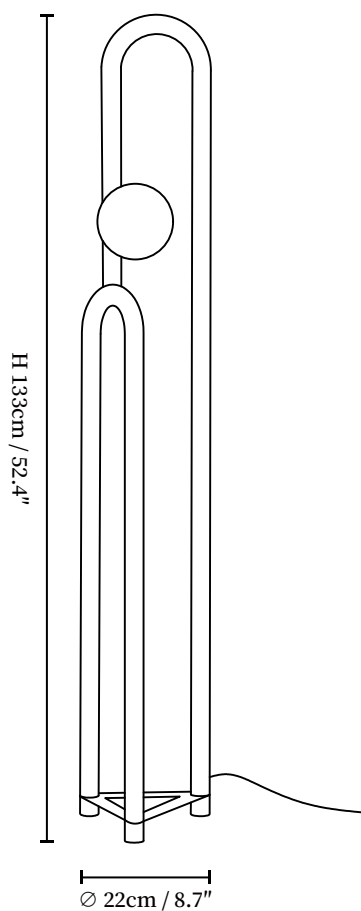

SPECIFICATION SHEET

SPECIFICATION DETAILS

*For custom options, consult factory for details

Fixture Dimensions	D 8.7" x H 52.4"
Light source	G9 (bulb not included)
Wattage	MAX ~5W incandescent bulb or LED equivalent.
Voltage	AC 110-240V
Dimming	Compatible with dimmable bulbs (bulb not included)
Control method	In line ON / OFF switch.
Finishes	Wood Color, Walnut Color, Black.
Shade Details	White.
Material	Metal, Wood, Acrylic.
Cord Length	Supplied with switched plug cord, length ~59.1" (150cm).