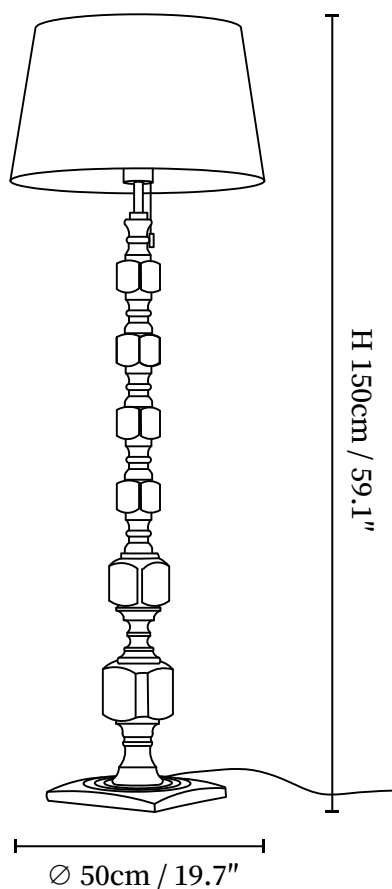

SPECIFICATION SHEET

SPECIFICATION DETAILS

*For custom options, consult factory for details

Fixture Dimensions	D 19.7" x H 59.1"
Light source	E26 or E27 (bulb not included)
Wattage	MAX 40W incandescent bulb or LED equivalent.
Voltage	AC 110-240V
Dimming	Compatible with dimmable bulbs (bulb not included)
Control method	In line ON / OFF switch.
Finishes	Gold, Walnut Color, Black.
Shade Details	White.
Material	Metal, Wood, Fabric.
Cord Length	Supplied with switched plug cord, length ~59.1" (150cm).
