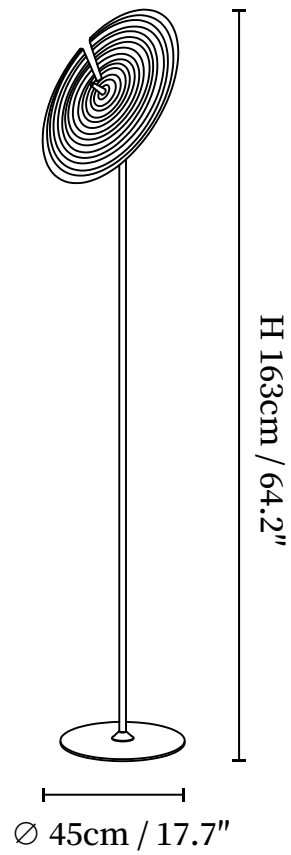

## SPECIFICATION DETAILS

\*For custom options, consult factory for details

<b>Fixture Dimensions</b>	D 17.7" x H 64.2"
<b>Light source</b>	G9 (bulb not included)
<b>Wattage</b>	MAX 5W incandescent bulb or LED equivalent.
<b>Voltage</b>	AC 110-240V
<b>Dimming</b>	Compatible with dimmable bulbs (bulb not included)
<b>Control method</b>	In line ON / OFF switch.
<b>Finishes</b>	Red, Black, White.
<b>Shade Details</b>	White.
<b>Material</b>	Iron, Aluminum, Metal, Glass.
<b>Cord Length</b>	Supplied with switched plug cord, length ~59.1" (150cm).