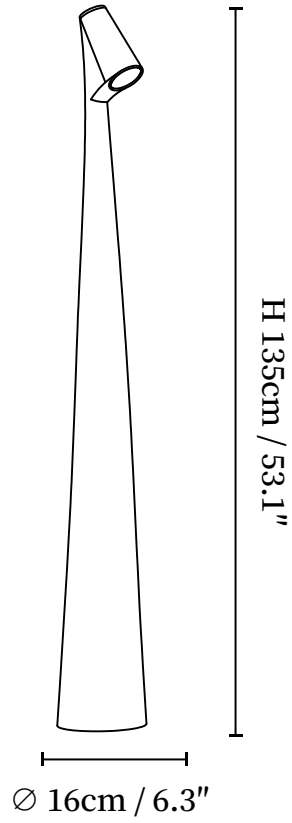

## SPECIFICATION DETAILS

\*For custom options, consult factory for details

<b>Fixture Dimensions</b>	D 6.3" x H 53.1"
<b>Light source</b>	Integrated LED
<b>Wattage</b>	~5W
<b>Voltage</b>	AC 110-240V
<b>Dimming</b>	Not supported
<b>CRI(Ra)</b>	90+CRI
<b>LED Rated Life</b>	30000 hours
<b>Control method</b>	In line ON / OFF switch.
<b>Color Temperature</b>	Warm Light (3000K), Neutral Light (4000K), Cool Light (6000K)
<b>Finishes</b>	Grey, Black, Red.
<b>Shade Details</b>	White, Black, Red.
<b>Material</b>	Resin, Acrylic, Metal.
<b>Cord Length</b>	Supplied with switched plug cord, length ~59" (150cm).