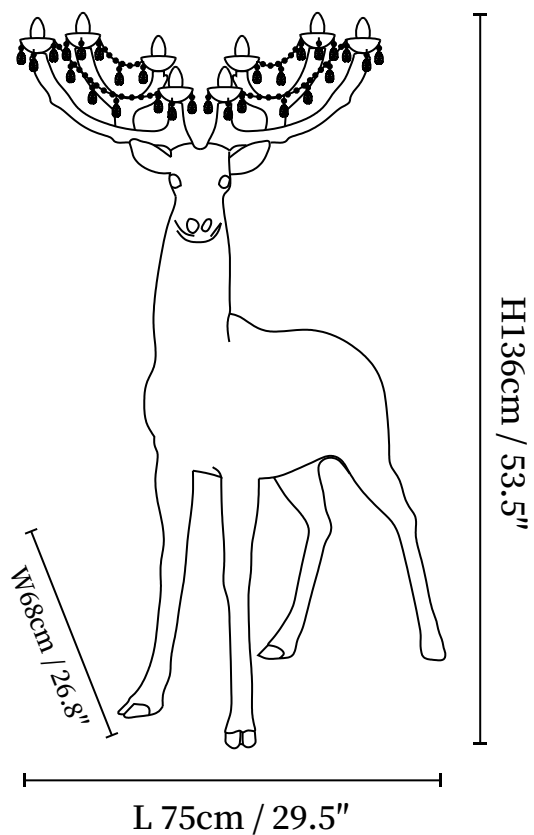

SPECIFICATION SHEET

SPECIFICATION DETAILS

*For custom options, consult factory for details

Fixture Dimensions	L 29.5" x W 26.8" x H 53.5"
Light source	E14 (bulb not included)
Wattage	MAX 15W incandescent bulb or LED equivalent.
Voltage	AC 110-240V
Dimming	Compatible with dimmable bulbs (bulb not included)
Control method	In line ON / OFF switch.
Finishes	Black, White.
Shade Details	White.
Material	Metal, Fiberglass Reinforced Plastic, Plastic.
Cord Length	Supplied with switched plug cord, length ~59" (150cm).