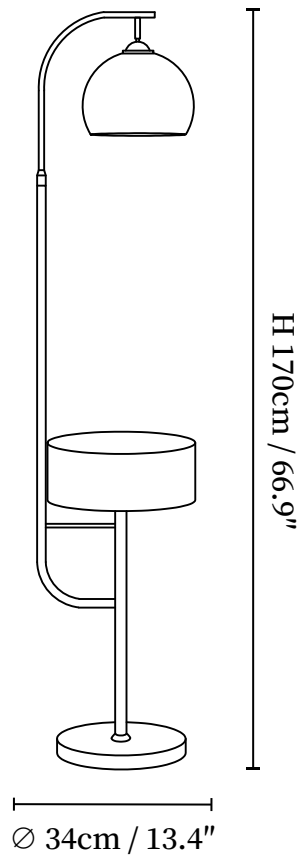

## SPECIFICATION DETAILS

\*For custom options, consult factory for details

<b>Fixture Dimensions</b>	D 13.4" x H 66.9"
<b>Light source</b>	E26 or E27 (bulb not included)
<b>Wattage</b>	MAX 40W incandescent bulb or LED equivalent.
<b>Voltage</b>	AC 110-240V
<b>Dimming</b>	Compatible with dimmable bulbs (bulb not included)
<b>Control method</b>	In line ON / OFF switch.
<b>Finishes</b>	Black.
<b>Shade Details</b>	Caramel.
<b>Material</b>	Glass, Wood, Metal.
<b>Cord Length</b>	Supplied with switched plug cord, length ~59" (150cm).