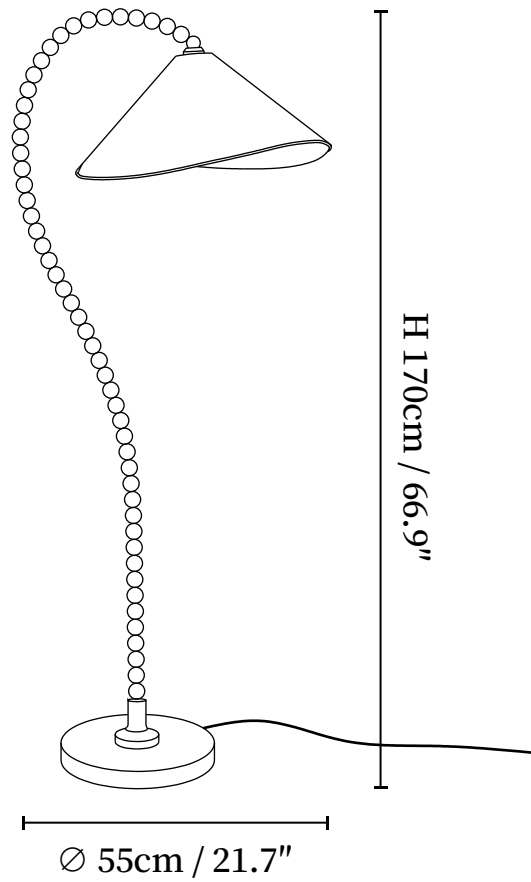

SPECIFICATION SHEET

SPECIFICATION DETAILS

*For custom options, consult factory for details

Fixture Dimensions	D 21.7" x H 66.9"
Light source	E26 or E27 (bulb not included)
Wattage	MAX 40W incandescent bulb or LED equivalent.
Voltage	AC 110-240V
Dimming	Compatible with dimmable bulbs (bulb not included)
Control method	In line ON / OFF switch.
Finishes	Walnut Color.
Shade Details	White.
Material	Metal, Wood, Fabric.
Cord Length	Supplied with switched plug cord, length ~59.1" (150cm).