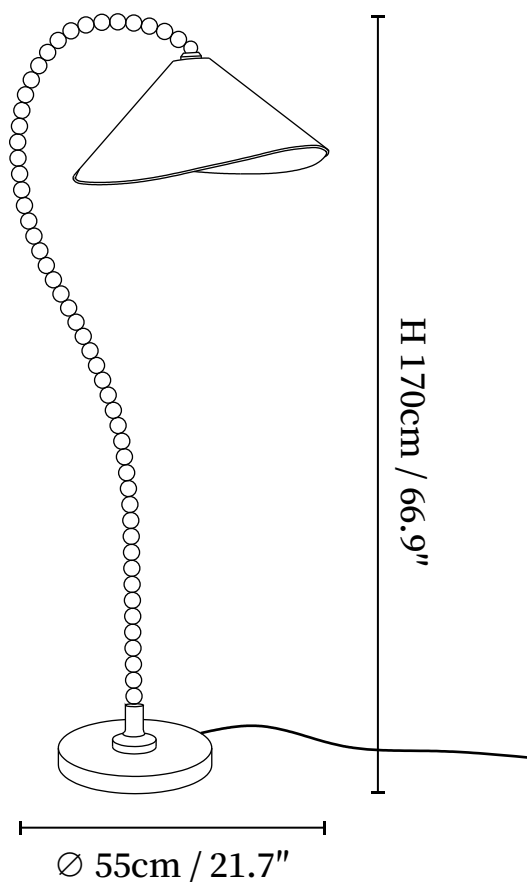

SPECIFICATION SHEET

SPECIFICATION DETAILS

*For custom options, consult factory for details

Fixture Dimensions	D 21.7" x H 66.9"
Light source	E26 or E27 (bulb not included)
Wattage	MAX 40W incandescent bulb or LED equivalent.
Voltage	AC 110-240V
Dimming	Compatible with dimmable bulbs (bulb not included)
Control method	In line ON / OFF switch.
Finishes	Walnut Color.
Shade Details	White.
Material	Metal, Wood, Fabric.
Cord Length	Supplied with switched plug cord, length ~59.1" (150cm).