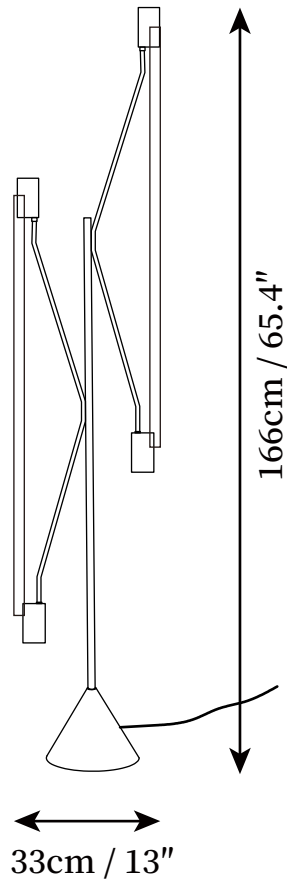

## SPECIFICATION DETAILS

\*For custom options, consult factory for details

---

<b>Fixture Dimensions</b>	D 13" x H 65.4"
<b>Light source</b>	Integrated LED
<b>Wattage</b>	~5 W
<b>Voltage</b>	AC 110-240V
<b>Dimming</b>	Not supported
<b>CRI(Ra)</b>	90+CRI
<b>LED Rated Life</b>	30000 hours
<b>Control method</b>	In line ON / OFF switch.
<b>Color Temperature</b>	Warm Light (3000K), Neutral Light (4000K), Cool Light (6000K)
<b>Finishes</b>	Black.
<b>Shade Details</b>	White.
<b>Material</b>	Metal, Acrylic
<b>Cord Length</b>	Supplied with switched plug cord, length ~59.1" (150cm).