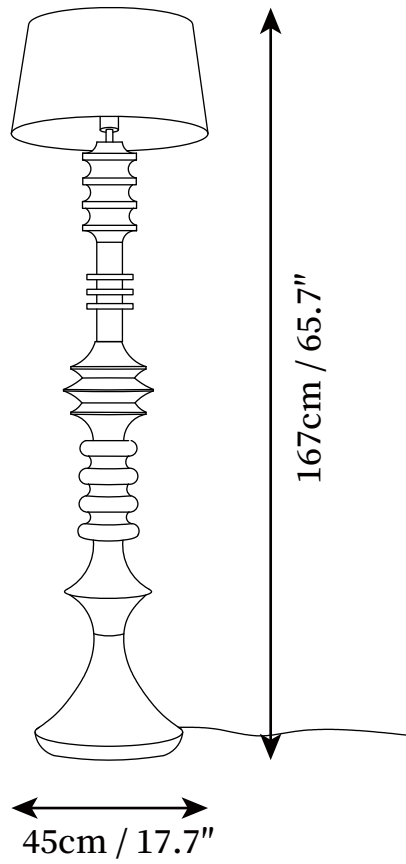

SPECIFICATION SHEET

SPECIFICATION DETAILS

*For custom options, consult factory for details

Fixture Dimensions	D 17.7" x H 65.7"
Light source	E26 or E27 (bulb not included)
Wattage	MAX 40W incandescent bulb or LED equivalent.
Voltage	AC 110-240V
Dimming	Compatible with dimmable bulbs (bulb not included)
Control method	In line ON / OFF switch.
Finishes	Black, White, Multicolor.
Shade Details	Black.
Material	Metal, Resin, Acrylic.
Cord Length	Supplied with switched plug cord, length ~59.1" (150cm).