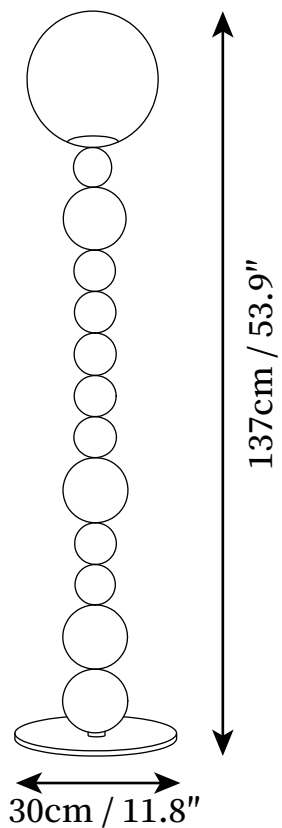

## SPECIFICATION DETAILS

\*For custom options, consult factory for details

<b>Fixture Dimensions</b>	D 11.8" x H 53.9"
<b>Light source</b>	E26 or E27 (bulb not included)
<b>Wattage</b>	MAX 40W incandescent bulb or LED equivalent.
<b>Voltage</b>	AC 110-240V
<b>Dimming</b>	Compatible with dimmable bulbs (bulb not included)
<b>Control method</b>	In line ON / OFF switch.
<b>Finishes</b>	Pink and Black.
<b>Shade Details</b>	White.
<b>Material</b>	Metal, Glass.
<b>Cord Length</b>	Supplied with switched plug cord, length ~59.1" (150cm).