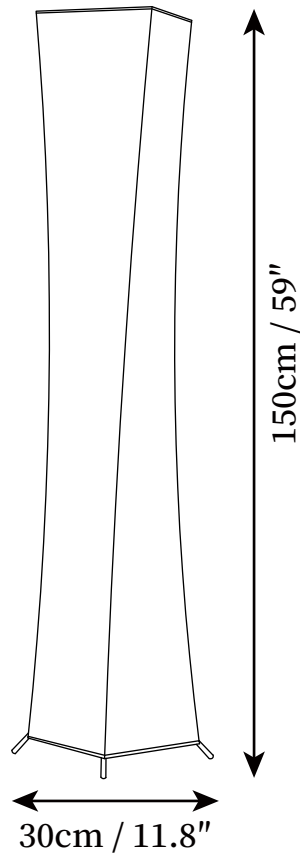

SPECIFICATION SHEET

SPECIFICATION DETAILS

*For custom options, consult factory for details

Fixture Dimensions	D 11.8" x H 59"
Light source	Integrated LED
Wattage	~5W
Voltage	AC 110-240V
Dimming	Not supported
CRI(Ra)	90+CRI
LED Rated Life	30000 hours
Control method	In line ON / OFF switch.
Color Temperature	Warm Light (3000K), Neutral Light (4000K), Cool Light (6000K)
Finishes	White.
Shade Details	White.
Material	Metal, DuPont Paper.
Cord Length	Supplied with switched plug cord, length ~59.1" (150cm).
