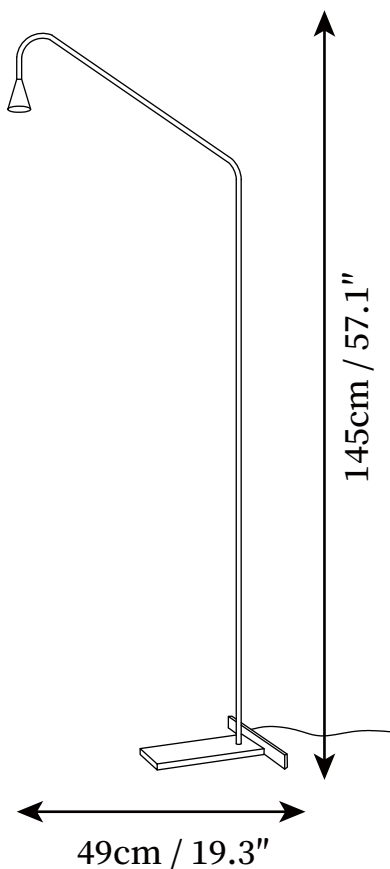

SPECIFICATION SHEET

SPECIFICATION DETAILS

*For custom options, consult factory for details

Fixture Dimensions	L 19.3" x H 57.1"
Light source	G4 (bulb not included)
Wattage	MAX 3W incandescent bulb or LED equivalent.
Voltage	AC 110-240V
Dimming	Compatible with dimmable bulbs (bulb not included)
Control method	In line ON / OFF switch.
Finishes	Gold, Black.
Shade Details	Gold, Black.
Material	Metal.
Cord Length	Supplied with switched plug cord, length ~59.1" (150cm).
