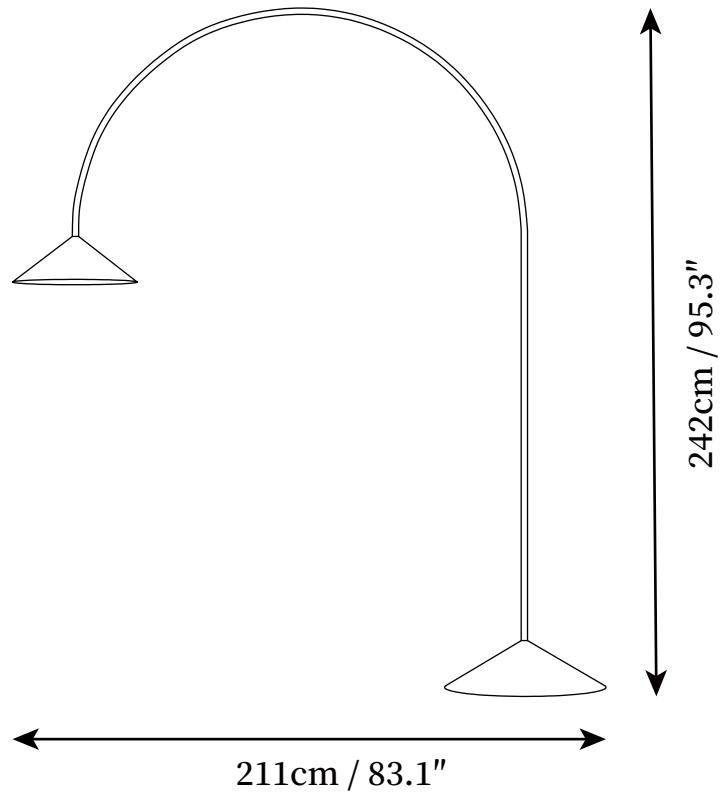

## SPECIFICATION DETAILS

\*For custom options, consult factory for details

<b>Fixture Dimensions</b>	L 83.1" x H 95.3"
<b>Light source</b>	Integrated LED
<b>Wattage</b>	~5W
<b>Voltage</b>	AC 110-240V
<b>Dimming</b>	Not supported
<b>CRI(Ra)</b>	90+CRI
<b>LED Rated Life</b>	30000 hours
<b>Control method</b>	In line ON / OFF switch.
<b>Color Temperature</b>	Warm Light (3000K), Neutral Light (4000K), Cool Light (6000K)
<b>Finishes</b>	Black, White, Gray, Wine red.
<b>Shade Details</b>	Black, White, Gray, Wine red.
<b>Material</b>	Aluminum, Iron.
<b>Cord Length</b>	Supplied with switched plug cord, length ~59.1" (150cm).