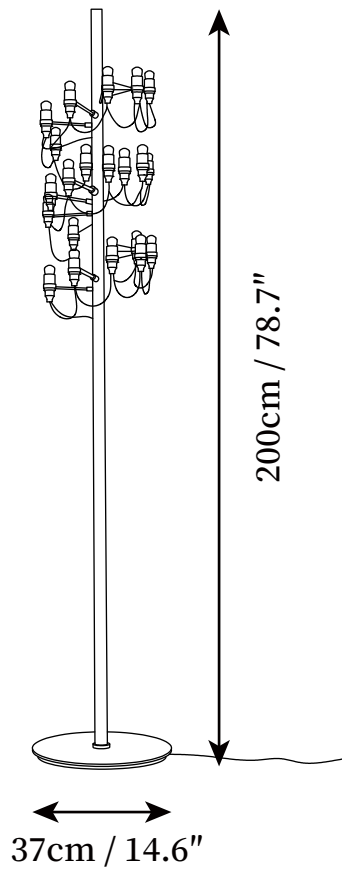

SPECIFICATION SHEET

SPECIFICATION DETAILS

*For custom options, consult factory for details

Fixture Dimensions	D 14.6" x H 78.7"
Light source	E12 or E14 (bulb not included)
Wattage	MAX 15W incandescent bulb or LED equivalent.
Voltage	AC 110-240V
Dimming	Compatible with dimmable bulbs (bulb not included)
Control method	In line ON / OFF switch.
Finishes	Matt black, Matt White, Chrome, Gold.
Shade Details	White.
Material	Metal, Steel, Iron.
Cord Length	Supplied with switched plug cord, length ~59.1" (150cm).
