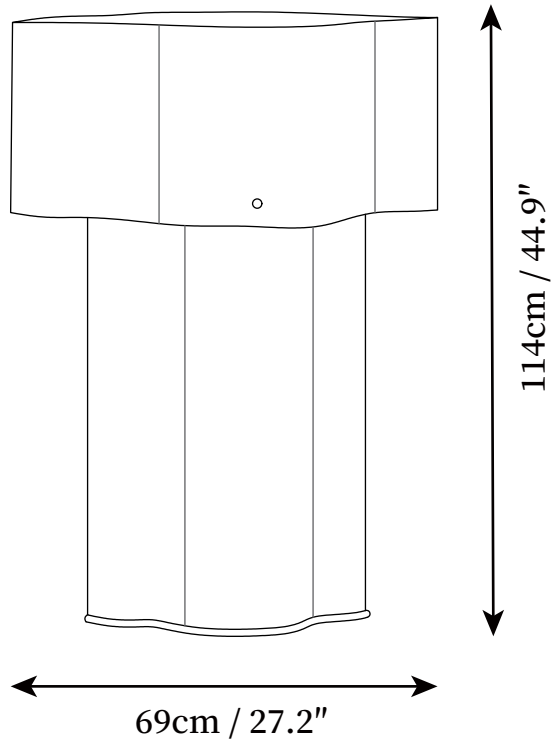

## SPECIFICATION DETAILS

\*For custom options, consult factory for details

<b>Fixture Dimensions</b>	D 27.2" x W 26" x H 44.9"
<b>Light source</b>	E26 or E27 (bulb not included)
<b>Wattage</b>	MAX 40W incandescent bulb or LED equivalent.
<b>Voltage</b>	AC 110-240V
<b>Dimming</b>	Compatible with dimmable bulbs (bulb not included)
<b>Control method</b>	In line ON / OFF switch.
<b>Finishes</b>	White.
<b>Shade Details</b>	White.
<b>Material</b>	Metal, FRP.
<b>Cord Length</b>	Supplied with switched plug cord, length ~59.1" (150cm).

## SPECIFICATION DETAILS

\*For custom options, consult factory for details

---

<b>Fixture Dimensions</b>	D 43.3" x W 42.1" x H 70.9"
<b>Light source</b>	E26 or E27 (bulb not included)
<b>Wattage</b>	MAX 40W incandescent bulb or LED equivalent.
<b>Voltage</b>	AC 110-240V
<b>Dimming</b>	Compatible with dimmable bulbs (bulb not included)
<b>Control method</b>	In line ON / OFF switch.
<b>Finishes</b>	White.
<b>Shade Details</b>	White.
<b>Material</b>	Metal, FRP.
<b>Cord Length</b>	Supplied with switched plug cord, length ~59.1" (150cm).