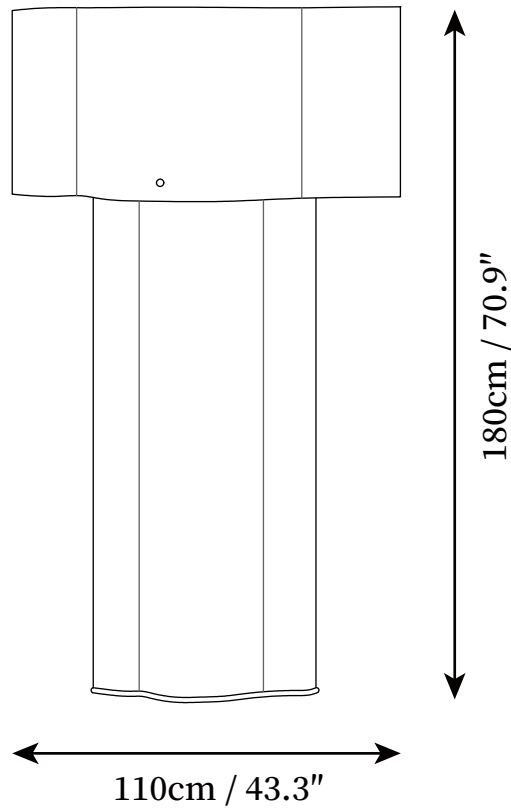

## SPECIFICATION DETAILS

\*For custom options, consult factory for details

<b>Fixture Dimensions</b>	D 27.2" x W 26" x H 44.9"
<b>Light source</b>	E26 or E27 (bulb not included)
<b>Wattage</b>	MAX 40W incandescent bulb or LED equivalent.
<b>Voltage</b>	AC 110-240V
<b>Dimming</b>	Compatible with dimmable bulbs (bulb not included)
<b>Control method</b>	In line ON / OFF switch.
<b>Finishes</b>	White.
<b>Shade Details</b>	White.
<b>Material</b>	Metal, FRP.
<b>Cord Length</b>	Supplied with switched plug cord, length ~59.1" (150cm).

## SPECIFICATION DETAILS

\*For custom options, consult factory for details

---

<b>Fixture Dimensions</b>	D 43.3" x W 42.1" x H 70.9"
<b>Light source</b>	E26 or E27 (bulb not included)
<b>Wattage</b>	MAX 40W incandescent bulb or LED equivalent.
<b>Voltage</b>	AC 110-240V
<b>Dimming</b>	Compatible with dimmable bulbs (bulb not included)
<b>Control method</b>	In line ON / OFF switch.
<b>Finishes</b>	White.
<b>Shade Details</b>	White.
<b>Material</b>	Metal, FRP.
<b>Cord Length</b>	Supplied with switched plug cord, length ~59.1" (150cm).