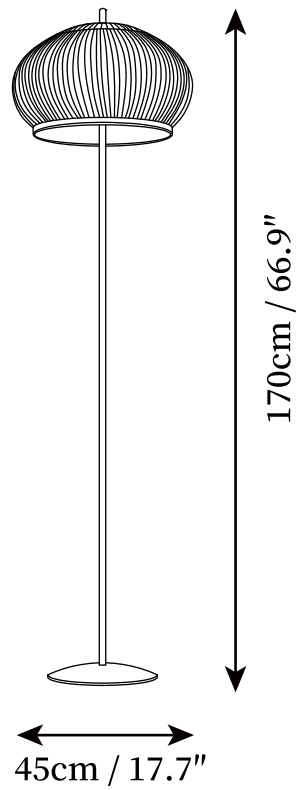

SPECIFICATION SHEET

SPECIFICATION DETAILS

*For custom options, consult factory for details

Fixture Dimensions	D 17.7" x H 66.9"
Light source	E27 or E27
Wattage	MAX 40W
Voltage	AC 110-240V
Dimming	Not supported
CRI(Ra)	90+CRI
Control method	In line ON / OFF switch.
Finishes	White.
Shade Details	White.
Material	Carbon steel, Fabric, ABS.
Cord Length	Supplied with switched plug cord, length ~59.1" (150cm).

SPECIFICATION SHEET

SPECIFICATION DETAILS

*For custom options, consult factory for details

Fixture Dimensions	D 17.7" x H 69.7"
Light source	E27 or E27
Wattage	MAX 40W
Voltage	AC 110-240V
Dimming	Not supported
CRI(Ra)	90+CRI
Control method	In line ON / OFF switch.
Finishes	White.
Shade Details	White.
Material	Carbon steel, Fabric, ABS.
Cord Length	Supplied with switched plug cord, length ~59.1" (150cm).

SPECIFICATION SHEET

SPECIFICATION DETAILS

*For custom options, consult factory for details

Fixture Dimensions	D 25.6" x H 76.8"
Light source	E27 or E27
Wattage	MAX 40W
Voltage	AC 110-240V
Dimming	Not supported
CRI(Ra)	90+CRI
Control method	In line ON / OFF switch.
Finishes	White.
Shade Details	White.
Material	Carbon steel, Fabric, ABS.
Cord Length	Supplied with switched plug cord, length ~59.1" (150cm).
