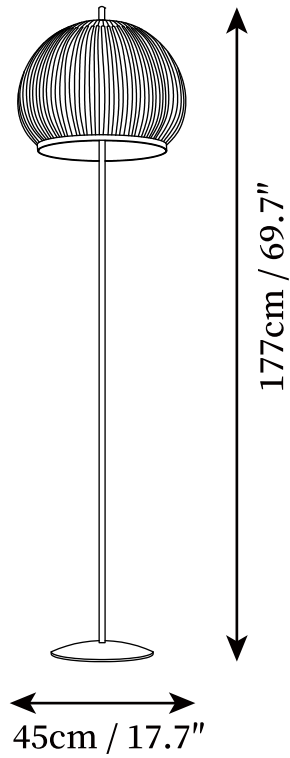

SPECIFICATION SHEET

SPECIFICATION DETAILS

*For custom options, consult factory for details

Fixture Dimensions	D 17.7" x H 66.9"
Light source	E27 or E27
Wattage	MAX 40W
Voltage	AC 110-240V
Dimming	Not supported
CRI(Ra)	90+CRI
Control method	In line ON / OFF switch.
Finishes	White.
Shade Details	White.
Material	Carbon steel, Fabric, ABS.
Cord Length	Supplied with switched plug cord, length ~59.1" (150cm).

SPECIFICATION SHEET

SPECIFICATION DETAILS

*For custom options, consult factory for details

Fixture Dimensions	D 17.7" x H 69.7"
Light source	E27 or E27
Wattage	MAX 40W
Voltage	AC 110-240V
Dimming	Not supported
CRI(Ra)	90+CRI
Control method	In line ON / OFF switch.
Finishes	White.
Shade Details	White.
Material	Carbon steel, Fabric, ABS.
Cord Length	Supplied with switched plug cord, length ~59.1" (150cm).

SPECIFICATION SHEET

SPECIFICATION DETAILS

*For custom options, consult factory for details

Fixture Dimensions	D 25.6" x H 76.8"
Light source	E27 or E27
Wattage	MAX 40W
Voltage	AC 110-240V
Dimming	Not supported
CRI(Ra)	90+CRI
Control method	In line ON / OFF switch.
Finishes	White.
Shade Details	White.
Material	Carbon steel, Fabric, ABS.
Cord Length	Supplied with switched plug cord, length ~59.1" (150cm).
