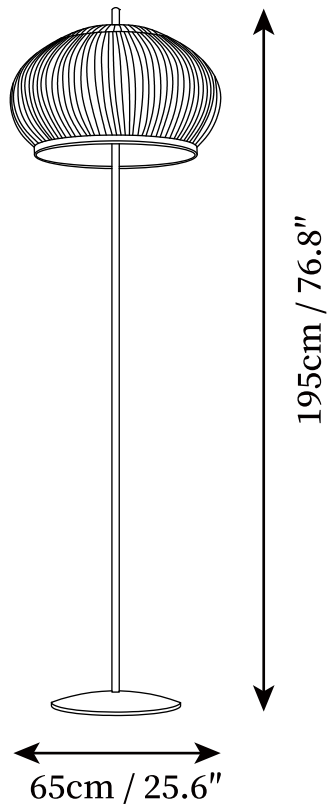

SPECIFICATION SHEET

SPECIFICATION DETAILS

*For custom options, consult factory for details

Fixture Dimensions	D 17.7" x H 66.9"
Light source	E27 or E27
Wattage	MAX 40W
Voltage	AC 110-240V
Dimming	Not supported
CRI(Ra)	90+CRI
Control method	In line ON / OFF switch.
Finishes	White.
Shade Details	White.
Material	Carbon steel, Fabric, ABS.
Cord Length	Supplied with switched plug cord, length ~59.1" (150cm).

SPECIFICATION SHEET

SPECIFICATION DETAILS

*For custom options, consult factory for details

Fixture Dimensions	D 17.7" x H 69.7"
Light source	E27 or E27
Wattage	MAX 40W
Voltage	AC 110-240V
Dimming	Not supported
CRI(Ra)	90+CRI
Control method	In line ON / OFF switch.
Finishes	White.
Shade Details	White.
Material	Carbon steel, Fabric, ABS.
Cord Length	Supplied with switched plug cord, length ~59.1" (150cm).

SPECIFICATION SHEET

SPECIFICATION DETAILS

*For custom options, consult factory for details

Fixture Dimensions	D 25.6" x H 76.8"
Light source	E27 or E27
Wattage	MAX 40W
Voltage	AC 110-240V
Dimming	Not supported
CRI(Ra)	90+CRI
Control method	In line ON / OFF switch.
Finishes	White.
Shade Details	White.
Material	Carbon steel, Fabric, ABS.
Cord Length	Supplied with switched plug cord, length ~59.1" (150cm).
