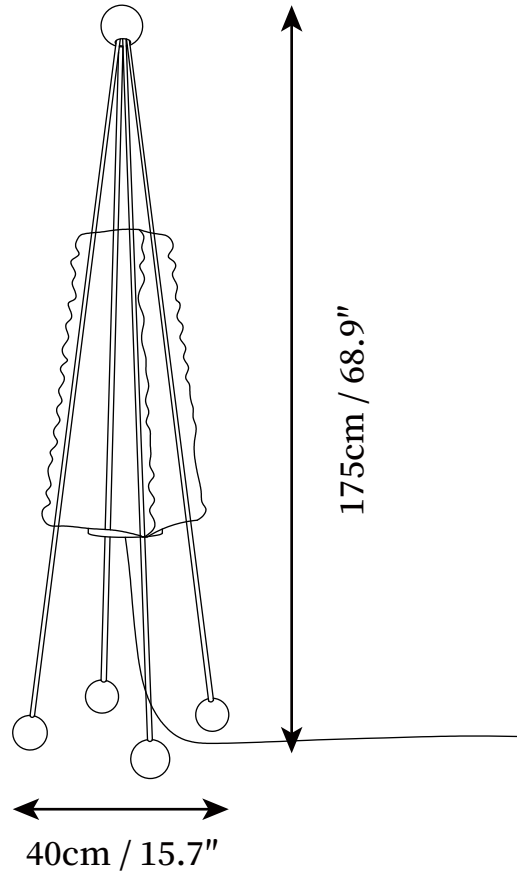

# SPECIFICATION SHEET

---

## SPECIFICATION DETAILS

\*For custom options, consult factory for details

<b>Fixture Dimensions</b>	L 15.7" x W 15.7" x H 68.9"
<b>Light source</b>	Integrated LED
<b>Wattage</b>	~5W
<b>Voltage</b>	AC 110-240V
<b>Dimming</b>	Not supported
<b>CRI(Ra)</b>	90+CRI
<b>LED Rated Life</b>	30000 hours
<b>Control method</b>	In line ON / OFF switch.
<b>Color Temperature</b>	Warm Light (3000K), Neutral Light (4000K), Cool Light (6000K)
<b>Finishes</b>	Stainless steel.
<b>Shade Details</b>	Translucent.
<b>Material</b>	Stainless steel, Acrylic.
<b>Cord Length</b>	Supplied with switched plug cord, length ~59.1" (150cm).