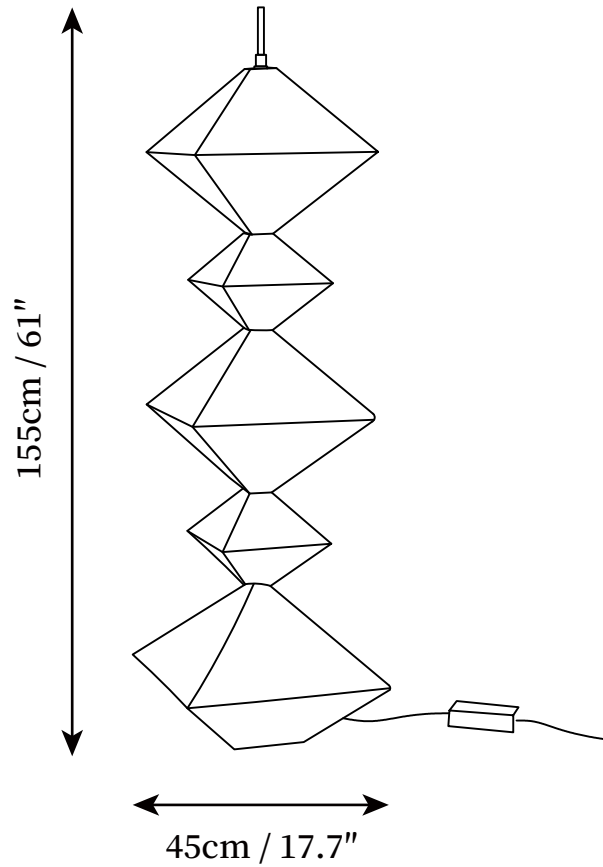

SPECIFICATION SHEET

SPECIFICATION DETAILS

*For custom options, consult factory for details

Fixture Dimensions	D 17.7" x H 61"
Light source	Integrated LED
Wattage	~30W
Voltage	AC 110-240V
Dimming	Not supported
CRI(Ra)	90+CRI
LED Rated Life	30000 hours
Control method	In line ON / OFF switch.
Color Temperature	Warm Light (3000K), Neutral Light (4000K), Cool Light (6000K)
Finishes	Black, Orange.
Shade Details	White.
Material	Metal, Resin.
Cord Length	Supplied with switched plug cord, length ~59.1" (150cm).