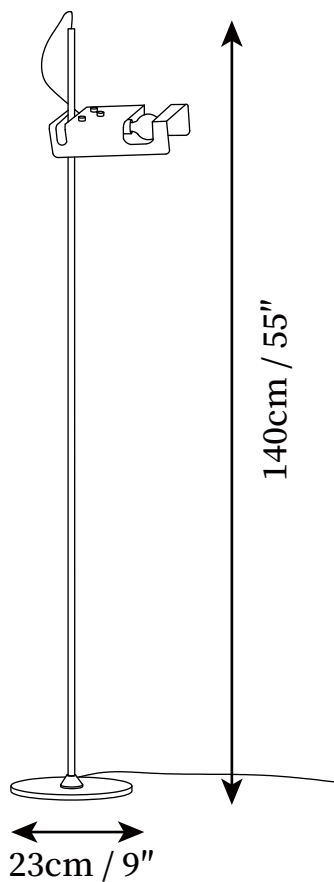

SPECIFICATION SHEET

SPECIFICATION DETAILS

*For custom options, consult factory for details

Fixture Dimensions	D 9" x H 55"
Light source	E26 or E27 (bulb not included)
Wattage	MAX 40W incandescent bulb or LED equivalent.
Voltage	AC 110-240V
Dimming	Compatible with dimmable bulbs (bulb not included)
Control method	In line ON / OFF switch.
Finishes	White, Black.
Shade Details	White, Black.
Material	Metal.
Cord Length	Supplied with switched plug cord, length ~59.1" (150cm).