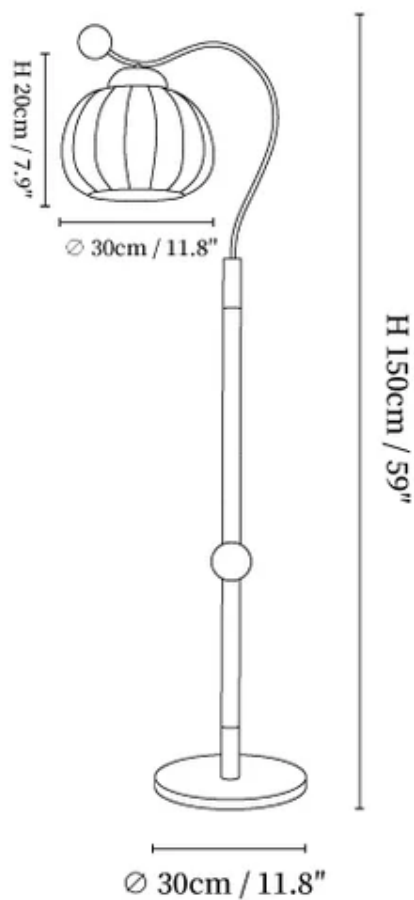

# SPECIFICATION SHEET

---

## SPECIFICATION DETAILS

\*For custom options, consult factory for details

---

<b>Fixture Dimensions</b>	Ø11.8" x H 59"
<b>Light source</b>	E26 or E27.
<b>Wattage</b>	MAX 40W incandescent bulb or LED equivalent.
<b>Voltage</b>	AC 110-240V
<b>Dimming</b>	Compatible with dimmable bulbs (bulb not included)
<b>Control method</b>	In line ON / OFF switch.
<b>Finishes</b>	Walnut wood, Gold.
<b>Shade Details</b>	White.
<b>Material</b>	Metal, Silk, Wood.
<b>Cord Length</b>	Supplied with switched plug cord, length ~59.1" (150.1cm).