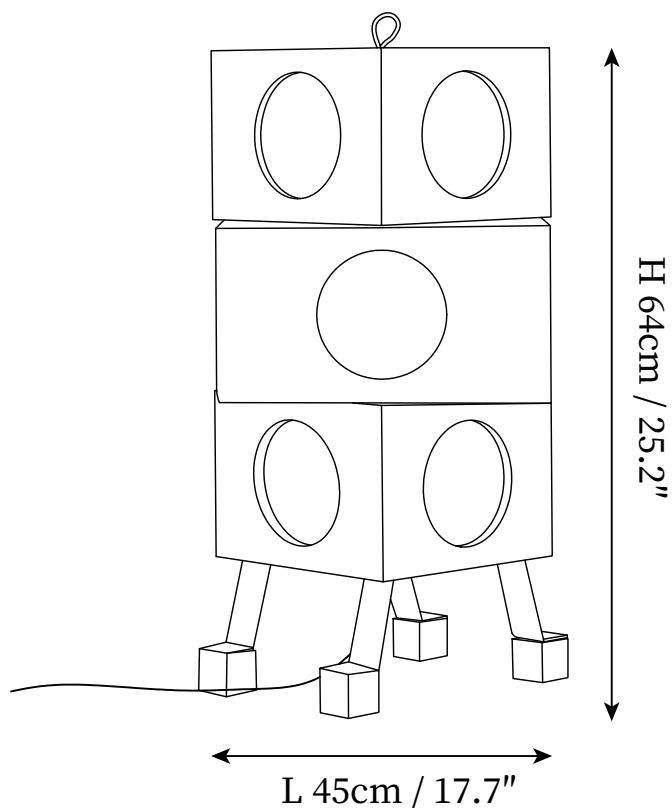

SPECIFICATION SHEET

SPECIFICATION DETAILS

*For custom options, consult factory for details

Fixture Dimensions	L 17.7" x W 12.6" x H 25.2"
Light source	E26 or E27. (bulb not included)
Wattage	MAX 40W incandescent bulb or LED equivalent.
Voltage	AC 110-240V
Dimming	Compatible with dimmable bulbs (bulb not included)
Control method	In line ON / OFF switch.
Finishes	Cherry wood color.
Shade Details	Frosted white.
Material	Cherry wood, stainless steel, PC.
Cord Length	Supplied with switched plug cord, length ~59" (150cm).