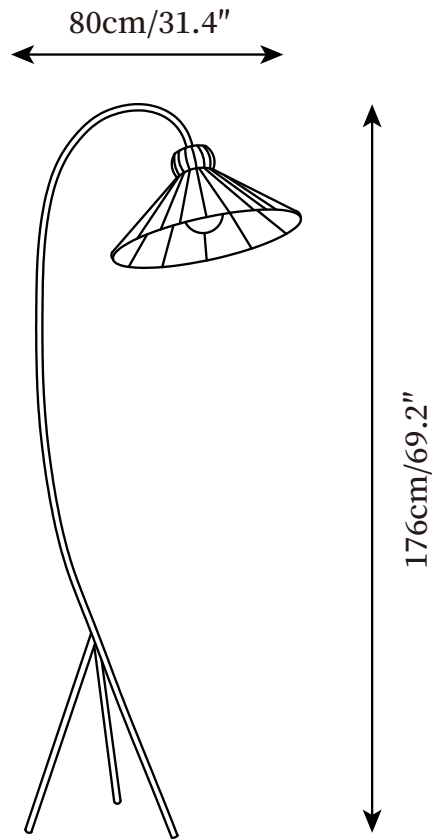

## SPECIFICATION DETAILS

\*For custom options, consult factory for details

---

<b>Fixture Dimensions</b>	D 31.4" x H 69.2"
<b>Light source</b>	E26 or E27 (bulb not included)
<b>Wattage</b>	MAX 40W incandescent bulb or LED equivalent.
<b>Voltage</b>	AC 110-240V
<b>Dimming</b>	Compatible with dimmable bulbs (bulb not included)
<b>Control method</b>	Compatible with common wall switches (not included)
<b>Finishes</b>	Black.
<b>Shade Details</b>	Nature rattan.
<b>Material</b>	Metal, Rattan.
<b>Cord Length</b>	Supplied with switched plug cord, length ~59" (150cm).