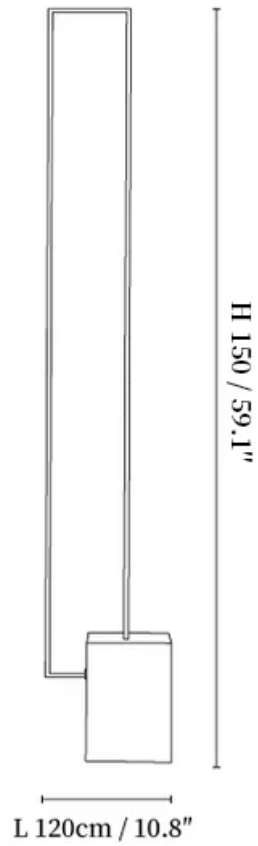

# SPECIFICATION SHEET

---

## SPECIFICATION DETAILS

\*For custom options, consult factory for details

<b>Fixture Dimensions</b>	L 10.8" x H 63"
<b>Light source</b>	Integrated LED
<b>Wattage</b>	~ 56W
<b>Voltage</b>	AC 110-240V
<b>Dimming</b>	Not supported
<b>Control method</b>	Inline On/Off switch & Knob dimmer switch.
<b>CRI(Ra)</b>	90+CRI
<b>LED Rated Life</b>	30000 hours
<b>Color Temperature</b>	Warm Light (3000K), Neutral Light (4000K), Cool Light (6000K)
<b>Finishes</b>	Black.
<b>Shade Details</b>	Black.
<b>Material</b>	Metal, Acrylic, Aluminum alloy.
<b>Cord Length</b>	Supplied with switched plug cord, length ~59" (150cm).