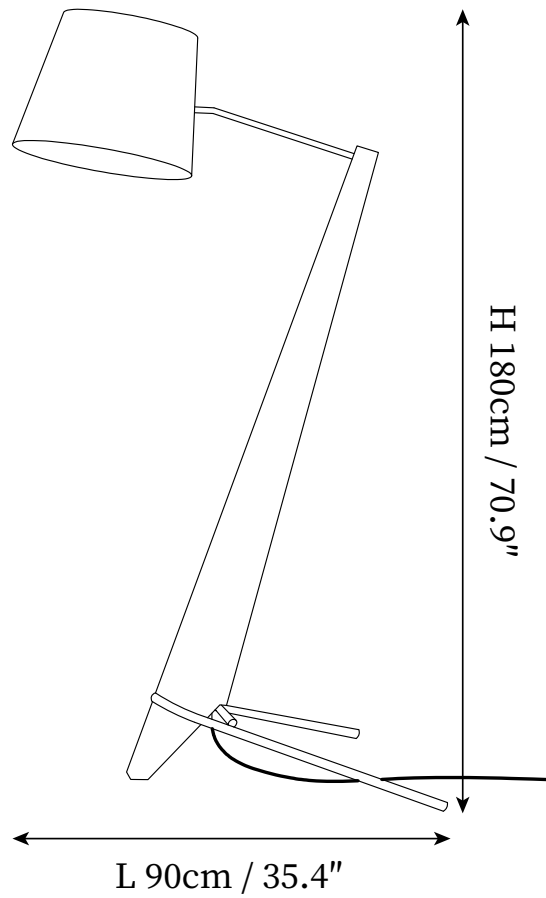

SPECIFICATION SHEET

SPECIFICATION DETAILS

*For custom options, consult factory for details

Fixture Dimensions	L 35.4" x W 15.7" x H 70.9"
Light source	E26 or E27. (bulb not included)
Wattage	MAX 40W incandescent bulb or LED equivalent.
Voltage	AC 110-240V
Dimming	Compatible with dimmable bulbs (bulb not included)
Control method	In line ON / OFF switch.
Finishes	Nature wood color, Walnut wood color.
Shade Details	Beige.
Material	Wood, Metal, Fabric.
Cord Length	Supplied with switched plug cord, length ~59" (150cm).
