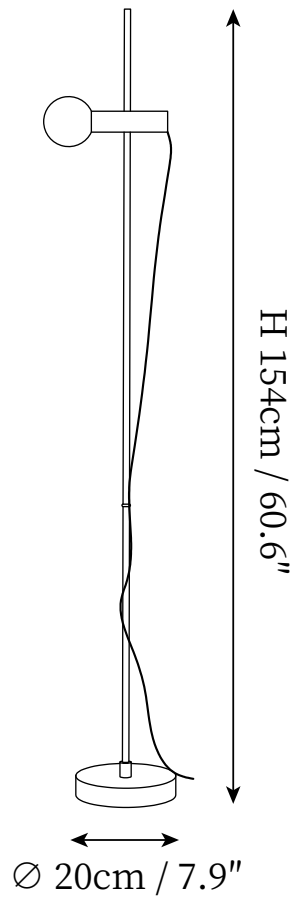

## SPECIFICATION DETAILS

\*For custom options, consult factory for details

<b>Fixture Dimensions</b>	D 7.9" x H 60.6"
<b>Light source</b>	E26 or E27. (bulb not included)
<b>Wattage</b>	MAX 40W incandescent bulb or LED equivalent.
<b>Voltage</b>	AC 110-240V
<b>Dimming</b>	Compatible with dimmable bulbs (bulb not included)
<b>Control method</b>	In line ON / OFF switch.
<b>Finishes</b>	Stainless steel.
<b>Shade Details</b>	Chrome & Clear.
<b>Material</b>	Marble, Stainless steel.
<b>Cord Length</b>	Supplied with switched plug cord, length ~59" (150cm).