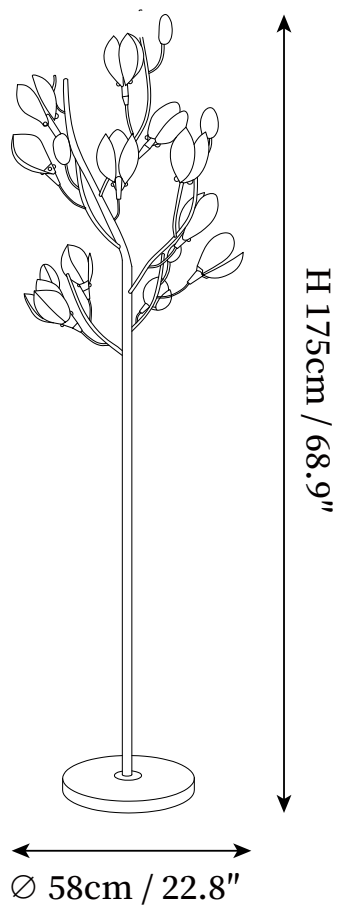

SPECIFICATION SHEET

SPECIFICATION DETAILS

*For custom options, consult factory for details

Fixture Dimensions	D 22.8" x H 68.9"
Light source	G4. (bulb not included)
Wattage	~ 5W incandescent bulb or LED equivalent.
Voltage	AC 110-240V
Dimming	Compatible with dimmable bulbs (bulb not included)
Control method	In line ON / OFF switch.
Finishes	Gold.
Shade Details	White.
Material	Ceramic, Metal.
Cord Length	Supplied with switched plug cord, length ~59" (150cm).