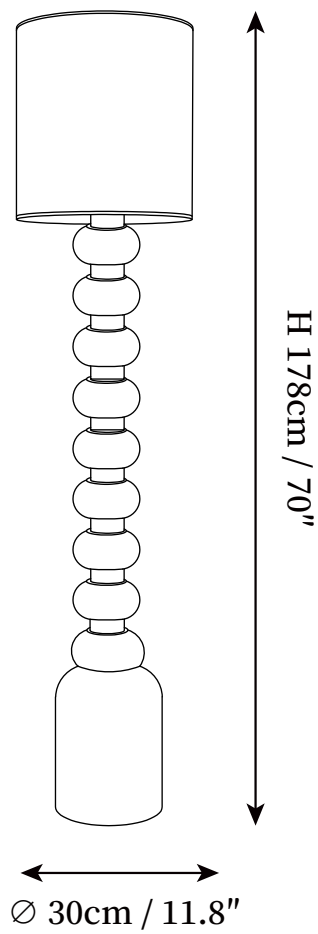

SPECIFICATION SHEET

SPECIFICATION DETAILS

*For custom options, consult factory for details

Fixture Dimensions	D 11.8" x H 70"
Light source	E26 or E27 (bulb not included)
Wattage	MAX 40W incandescent bulb or LED equivalent.
Voltage	AC 110-240V
Dimming	Compatible with dimmable bulbs (bulb not included)
Control method	In line ON / OFF switch.
Finishes	White.
Shade Details	White.
Material	Metal, Resin, Fabric.
Cord Length	Supplied with switched plug cord, length ~59" (150cm).
