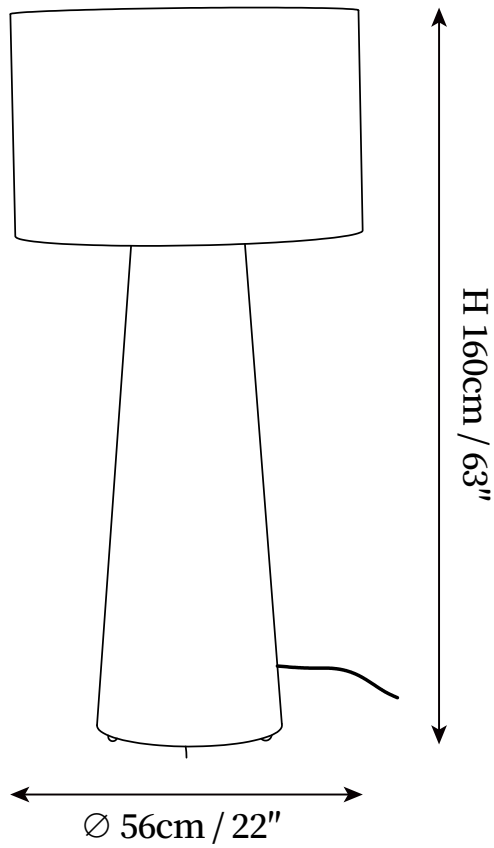

SPECIFICATION SHEET

SPECIFICATION DETAILS

*For custom options, consult factory for details

Fixture Dimensions	D 18.5" x H 47.2", D 22.8" x H 59.1"
Light source	E26 or E27 (bulb not included)
Wattage	MAX 40W incandescent bulb or LED equivalent.
Voltage	AC 110-240V
Dimming	Compatible with dimmable bulbs (bulb not included)
Control method	In line ON / OFF switch.
Finishes	White.
Shade Details	White.
Material	Metal, Fabric.
Cord Length	Supplied with switched plug cord, length ~59" (150cm).

SPECIFICATION SHEET

SPECIFICATION DETAILS

*For custom options, consult factory for details

Fixture Dimensions	D 16.9" x H 35.8", D 22" x H 47.2", D 22" x H 63"
Light source	E26 or E27 (bulb not included)
Wattage	MAX 40W incandescent bulb or LED equivalent.
Voltage	AC 110-240V
Dimming	Compatible with dimmable bulbs (bulb not included)
Control method	In line ON / OFF switch.
Finishes	White.
Shade Details	White.
Material	Metal, Fabric.
Cord Length	Supplied with switched plug cord, length ~59" (150cm).

SPECIFICATION SHEET

SPECIFICATION DETAILS

*For custom options, consult factory for details

Fixture Dimensions	D 15.7" x H 59.1", D 18.9" x H 70.9"
Light source	E26 or E27 (bulb not included)
Wattage	MAX 40W incandescent bulb or LED equivalent.
Voltage	AC 110-240V
Dimming	Compatible with dimmable bulbs (bulb not included)
Control method	In line ON / OFF switch.
Finishes	White.
Shade Details	White.
Material	Metal, Fabric.
Cord Length	Supplied with switched plug cord, length ~59" (150cm).
