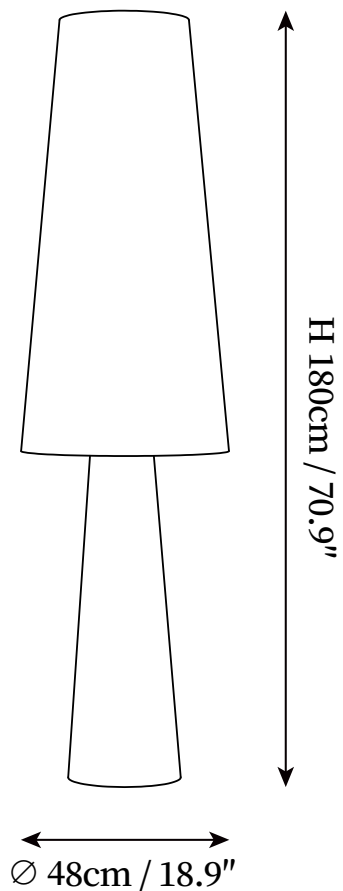

SPECIFICATION SHEET

SPECIFICATION DETAILS

*For custom options, consult factory for details

Fixture Dimensions	D 18.5" x H 47.2", D 22.8" x H 59.1"
Light source	E26 or E27 (bulb not included)
Wattage	MAX 40W incandescent bulb or LED equivalent.
Voltage	AC 110-240V
Dimming	Compatible with dimmable bulbs (bulb not included)
Control method	In line ON / OFF switch.
Finishes	White.
Shade Details	White.
Material	Metal, Fabric.
Cord Length	Supplied with switched plug cord, length ~59" (150cm).

SPECIFICATION SHEET

SPECIFICATION DETAILS

*For custom options, consult factory for details

Fixture Dimensions	D 16.9" x H 35.8", D 22" x H 47.2", D 22" x H 63"
Light source	E26 or E27 (bulb not included)
Wattage	MAX 40W incandescent bulb or LED equivalent.
Voltage	AC 110-240V
Dimming	Compatible with dimmable bulbs (bulb not included)
Control method	In line ON / OFF switch.
Finishes	White.
Shade Details	White.
Material	Metal, Fabric.
Cord Length	Supplied with switched plug cord, length ~59" (150cm).

SPECIFICATION SHEET

SPECIFICATION DETAILS

*For custom options, consult factory for details

Fixture Dimensions	D 15.7" x H 59.1", D 18.9" x H 70.9"
Light source	E26 or E27 (bulb not included)
Wattage	MAX 40W incandescent bulb or LED equivalent.
Voltage	AC 110-240V
Dimming	Compatible with dimmable bulbs (bulb not included)
Control method	In line ON / OFF switch.
Finishes	White.
Shade Details	White.
Material	Metal, Fabric.
Cord Length	Supplied with switched plug cord, length ~59" (150cm).
