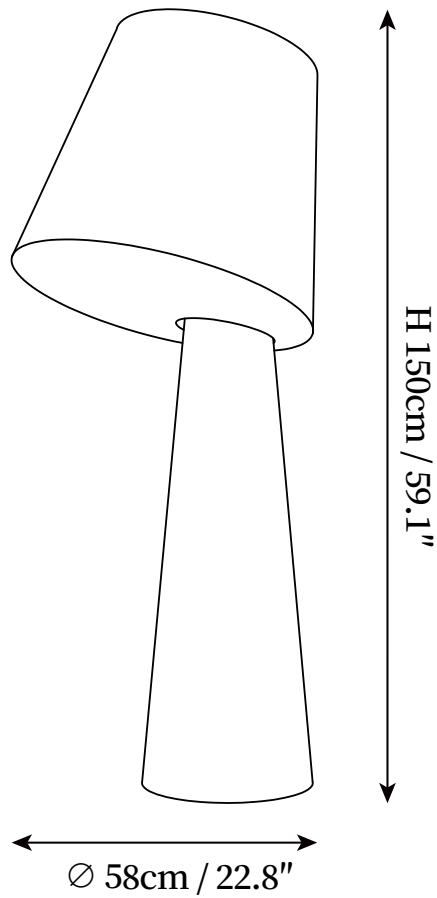

SPECIFICATION SHEET

SPECIFICATION DETAILS

*For custom options, consult factory for details

Fixture Dimensions	D 18.5" x H 47.2", D 22.8" x H 59.1"
Light source	E26 or E27 (bulb not included)
Wattage	MAX 40W incandescent bulb or LED equivalent.
Voltage	AC 110-240V
Dimming	Compatible with dimmable bulbs (bulb not included)
Control method	In line ON / OFF switch.
Finishes	White.
Shade Details	White.
Material	Metal, Fabric.
Cord Length	Supplied with switched plug cord, length ~59" (150cm).

SPECIFICATION SHEET

SPECIFICATION DETAILS

*For custom options, consult factory for details

Fixture Dimensions	D 16.9" x H 35.8", D 22" x H 47.2", D 22" x H 63"
Light source	E26 or E27 (bulb not included)
Wattage	MAX 40W incandescent bulb or LED equivalent.
Voltage	AC 110-240V
Dimming	Compatible with dimmable bulbs (bulb not included)
Control method	In line ON / OFF switch.
Finishes	White.
Shade Details	White.
Material	Metal, Fabric.
Cord Length	Supplied with switched plug cord, length ~59" (150cm).

SPECIFICATION SHEET

SPECIFICATION DETAILS

*For custom options, consult factory for details

Fixture Dimensions	D 15.7" x H 59.1", D 18.9" x H 70.9"
Light source	E26 or E27 (bulb not included)
Wattage	MAX 40W incandescent bulb or LED equivalent.
Voltage	AC 110-240V
Dimming	Compatible with dimmable bulbs (bulb not included)
Control method	In line ON / OFF switch.
Finishes	White.
Shade Details	White.
Material	Metal, Fabric.
Cord Length	Supplied with switched plug cord, length ~59" (150cm).
