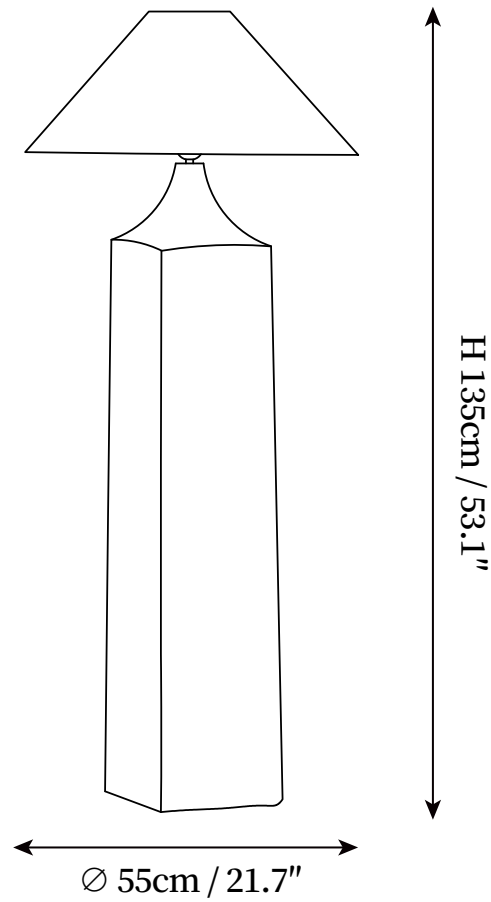

SPECIFICATION SHEET

SPECIFICATION DETAILS

*For custom options, consult factory for details

Fixture Dimensions	D 21.7" x H 53.1"
Light source	E26 or E27 (bulb not included)
Wattage	MAX 40W incandescent bulb or LED equivalent.
Voltage	AC 110-240V
Dimming	Compatible with dimmable bulbs (bulb not included)
Control method	In line ON / OFF switch.
Finishes	Nature wood.
Shade Details	Beige.
Material	Metal, Wood, Fabric.
Cord Length	Supplied with switched plug cord, length ~59" (150cm).
