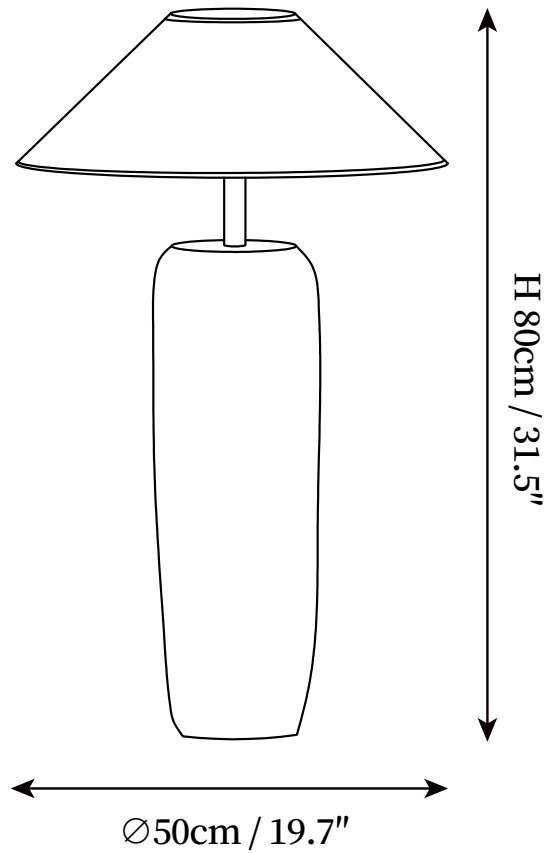

## SPECIFICATION DETAILS

\*For custom options, consult factory for details

---

<b>Fixture Dimensions</b>	D 19.7" x H 31.5"
<b>Light source</b>	E26 or E27 (bulb not included)
<b>Wattage</b>	MAX 40W incandescent bulb or LED equivalent.
<b>Voltage</b>	AC 110-240V
<b>Dimming</b>	Compatible with dimmable bulbs (bulb not included)
<b>Control method</b>	In line ON / OFF switch.
<b>Finishes</b>	Black.
<b>Shade Details</b>	Beige.
<b>Material</b>	Metal, Ceramic, Fabric.
<b>Cord Length</b>	Supplied with switched plug cord, length ~59" (150cm).

## SPECIFICATION DETAILS

\*For custom options, consult factory for details

---

<b>Fixture Dimensions</b>	D 23.6" x H 43.3"
<b>Light source</b>	E26 or E27 (bulb not included)
<b>Wattage</b>	MAX 40W incandescent bulb or LED equivalent.
<b>Voltage</b>	AC 110-240V
<b>Dimming</b>	Compatible with dimmable bulbs (bulb not included)
<b>Control method</b>	In line ON / OFF switch.
<b>Finishes</b>	Black.
<b>Shade Details</b>	Beige.
<b>Material</b>	Metal, Ceramic, Fabric.
<b>Cord Length</b>	Supplied with switched plug cord, length ~59" (150cm).