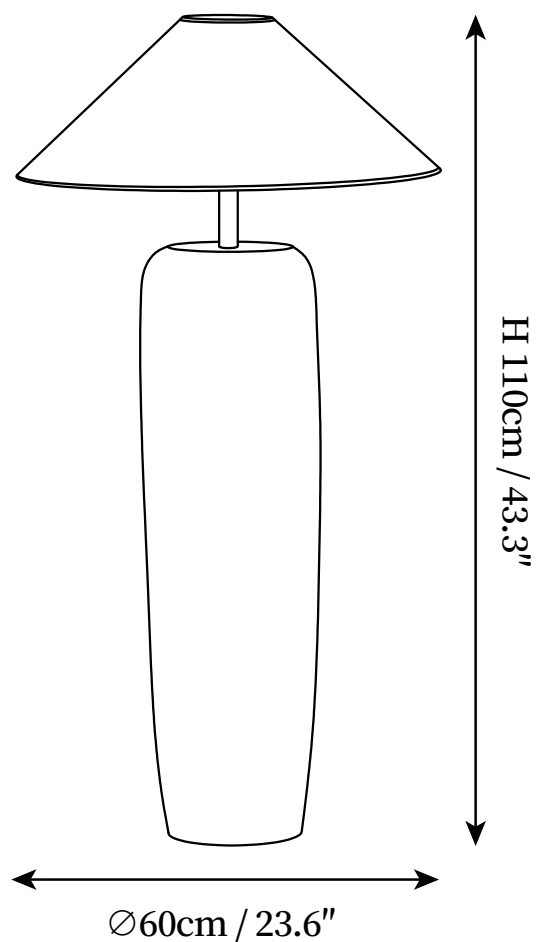

## SPECIFICATION DETAILS

\*For custom options, consult factory for details

---

<b>Fixture Dimensions</b>	D 19.7" x H 31.5"
<b>Light source</b>	E26 or E27 (bulb not included)
<b>Wattage</b>	MAX 40W incandescent bulb or LED equivalent.
<b>Voltage</b>	AC 110-240V
<b>Dimming</b>	Compatible with dimmable bulbs (bulb not included)
<b>Control method</b>	In line ON / OFF switch.
<b>Finishes</b>	Black.
<b>Shade Details</b>	Beige.
<b>Material</b>	Metal, Ceramic, Fabric.
<b>Cord Length</b>	Supplied with switched plug cord, length ~59" (150cm).

## SPECIFICATION DETAILS

\*For custom options, consult factory for details

---

<b>Fixture Dimensions</b>	D 23.6" x H 43.3"
<b>Light source</b>	E26 or E27 (bulb not included)
<b>Wattage</b>	MAX 40W incandescent bulb or LED equivalent.
<b>Voltage</b>	AC 110-240V
<b>Dimming</b>	Compatible with dimmable bulbs (bulb not included)
<b>Control method</b>	In line ON / OFF switch.
<b>Finishes</b>	Black.
<b>Shade Details</b>	Beige.
<b>Material</b>	Metal, Ceramic, Fabric.
<b>Cord Length</b>	Supplied with switched plug cord, length ~59" (150cm).