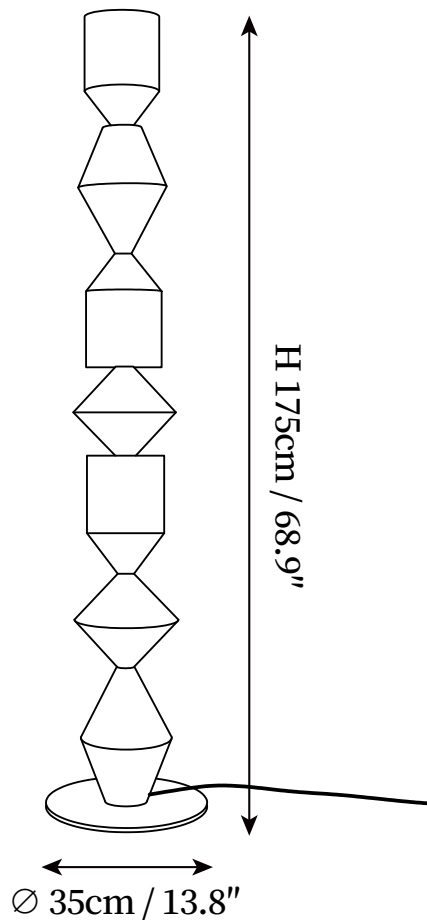

SPECIFICATION SHEET

SPECIFICATION DETAILS

*For custom options, consult factory for details

| | |
|---------------------------|---|
| Fixture Dimensions | D 13.8" x H 68.9" |
| Light source | Integrated LED |
| Wattage | ~ 10W incandescent bulb or LED equivalent. |
| Voltage | AC 110-240V |
| Dimming | Not supported |
| Control method | In line ON / OFF switch. |
| CRI(Ra) | 90+CRI |
| LED Rated Life | 30000 hours |
| Color Temperature | Warm Light (3000K), Neutral Light (4000K), Cool Light (6000K) |
| Finishes | Black. |
| Shade Details | White, Imitation wood grain. |
| Material | Metal. |
| Cord Length | Supplied with switched plug cord, length ~59" (150cm). |