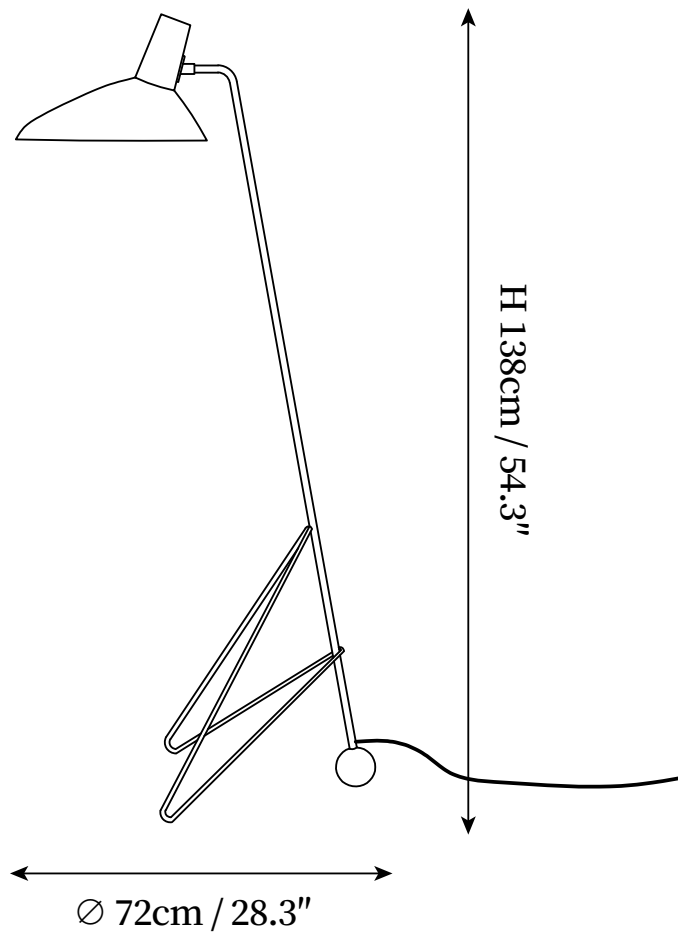

## SPECIFICATION DETAILS

\*For custom options, consult factory for details

---

<b>Fixture Dimensions</b>	D 28.3" x H 54.3"
<b>Light source</b>	E26 or E27. (bulb not included)
<b>Wattage</b>	MAX 40W incandescent bulb or LED equivalent.
<b>Voltage</b>	AC 110-240V
<b>Dimming</b>	Compatible with dimmable bulbs (bulb not included)
<b>Control method</b>	In line ON / OFF switch.
<b>Finishes</b>	White, Red.
<b>Shade Details</b>	White, Red.
<b>Material</b>	Metal.
<b>Cord Length</b>	Supplied with switched plug cord, length ~59" (150cm).