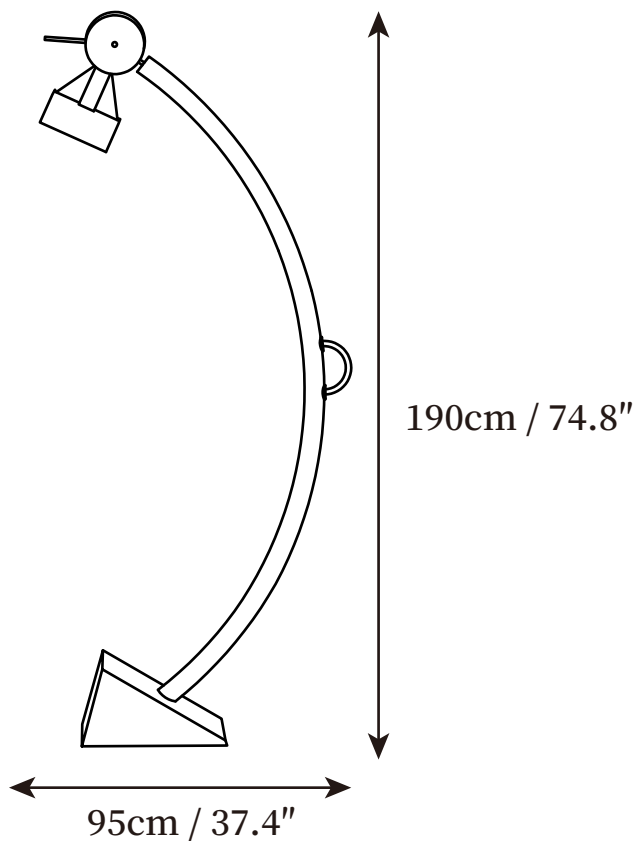

## SPECIFICATION DETAILS

\*For custom options, consult factory for details

<b>Fixture Dimensions</b>	D 31.5" x H 63", D 37.4" x H 74.8"
<b>Light source</b>	E26 or E27 (bulb not included)
<b>Wattage</b>	MAX 40W incandescent bulb or LED equivalent.
<b>Voltage</b>	AC 110-240V
<b>Dimming</b>	Compatible with dimmable bulbs (bulb not included)
<b>Control method</b>	Inline stepless dimming switch and remote control dimmer switch.
<b>Finishes</b>	Red & Yellow & Blue & Green.
<b>Shade Details</b>	White.
<b>Material</b>	Metal, Iron, Acrylic.
<b>Cord Length</b>	Supplied with switched plug cord, length ~59" (150cm).