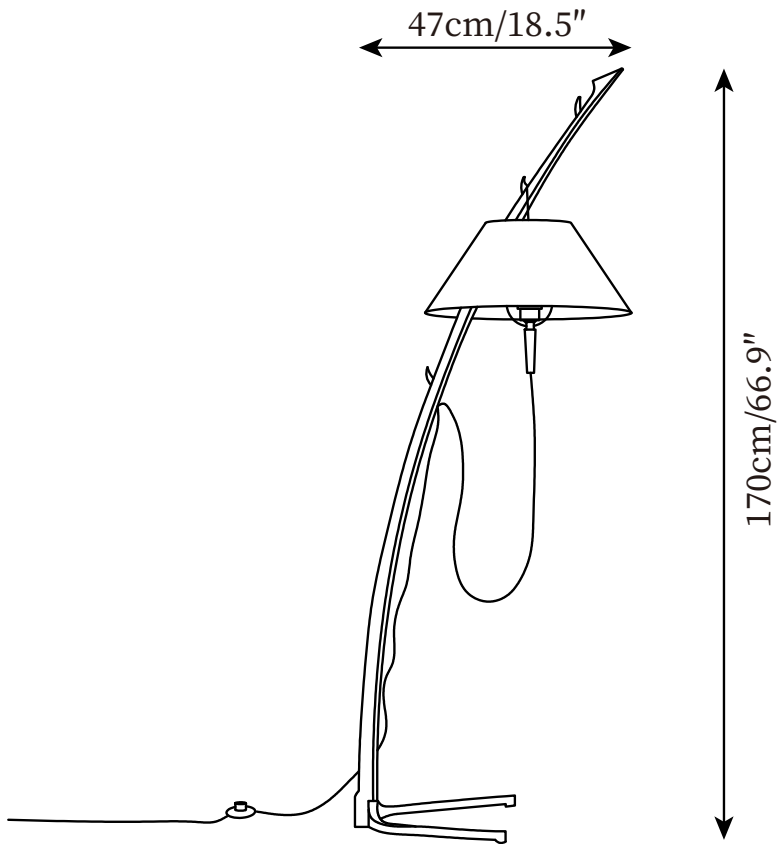

SPECIFICATION SHEET

SPECIFICATION DETAILS

*For custom options, consult factory for details

Fixture Dimensions	D 18.5" x H 66.9"
Light source	E26 or E27 (bulb not included)
Wattage	MAX 40W incandescent bulb or LED equivalent.
Voltage	AC 110-240V
Dimming	Compatible with dimmable bulbs (bulb not included)
Control method	Compatible with common wall switches (not included)
Finishes	Wood Color, Walnut Color.
Shade Details	White.
Material	Wood and Fabric, Metal.
Cord Length	Supplied with switched plug cord, length ~59" (150cm).