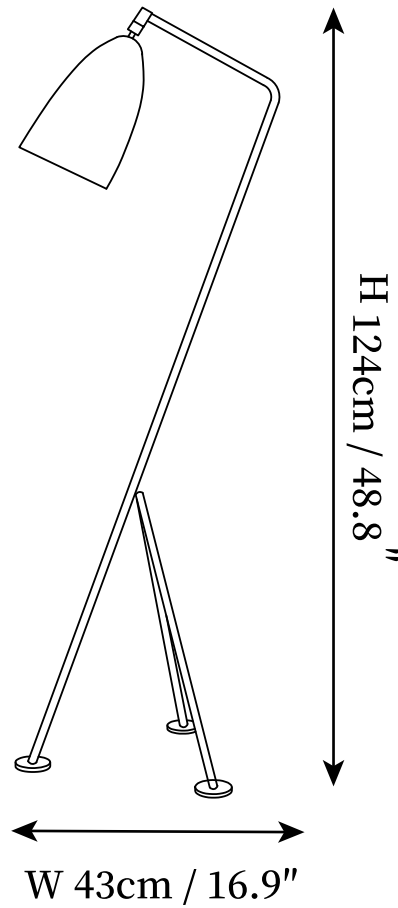

SPECIFICATION SHEET

SPECIFICATION DETAILS

*For custom options, consult factory for details

Fixture Dimensions	W 16.9" x H 48.8"
Light source	E26 or E27 (bulb not included)
Wattage	MAX 40W incandescent bulb or LED equivalent.
Voltage	AC 110-240V
Dimming	Compatible with dimmable bulbs (bulb not included)
Control method	Compatible with common wall switches (
Finishes	Black, White, Grey.
Shade Details	Black, White, Grey.
Material	Metal.
Cord Length	Supplied with switched plug cord, length ~59" (150cm).